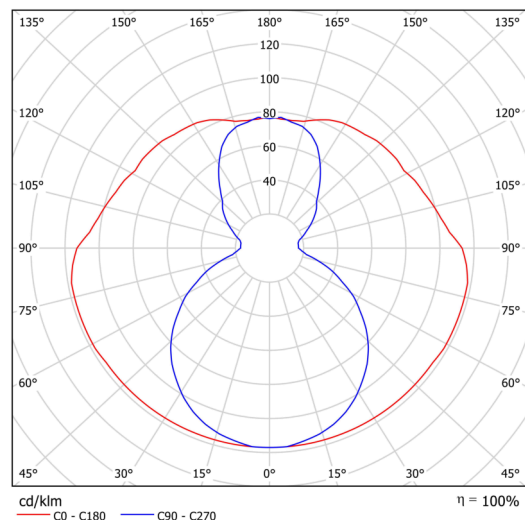

SUBRA 1

Product code: SUB60528

Type: LED-6L71E350N1/PM811 C 4K##

Short description of the luminaire: Black colour | ceiling or wall LED light ON/OFF | matt PMMA shade

Technical data

Types of luminaires	Classic on/off
Mounting type	surface mounted
Base material	steel
Shade material	opal polymethyl methacrylate
Base color	black Ral9005
Shade color	white
Holding the shade	screws
Mounting location	ceiling
Width	50 mm
Length	80 mm
Height	513 mm
mounting holes (diameter)	2xØ5mm
Cable entrance	2xØ16mm
Energy Class	C
Impact strength	IK04
Operating temperature	from -20°C to +30°C

Electrical data

Power consumption	12 W
Ingress Protection	IP20
Socket	LED modul
terminal block	snap terminal block

Luminous data

Lum. flux of luminaire	1720 lm
Lum. flux of light source	2200 lm
Chromaticity temperature	4000 K
Rated life time LED L80/B10	100000 hours
CRI	Ra80
MacAdam	3
Blue light hazard	Risk group 0

Eulum data for calculation programs are available at www.osmont.cz.