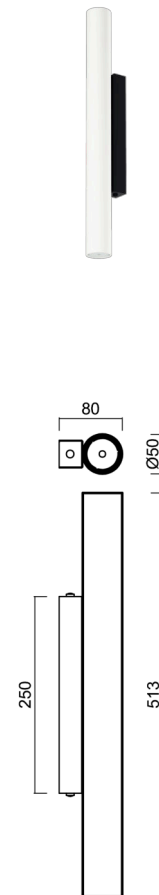

SUBRA 1

Product code: SUB60528

Type: LED-6L71E350N1/PM811 C 4K##

Short description of the luminaire: Black colour | ceiling or wall LED light ON/OFF | matt PMMA shade

Technical data

Types of luminaires	Classic on/off
Mounting type	surface mounted
Base material	steel
Shade material	opal polymethyl methacrylate
Base color	black Ral9005
Shade color	white
Holding the shade	screws
Mounting location	ceiling
Width	50 mm
Length	80 mm
Height	513 mm
mounting holes (diameter)	2xØ5mm
Cable entrance	2xØ16mm
Energy Class	C
Impact strength	IK04
Operating temperature	from -20°C to +30°C

Electrical data

Power consumption	12 W
Ingress Protection	IP20
Socket	LED modul
terminal block	snap terminal block

Luminous data

Lum. flux of luminaire	1720 lm
Lum. flux of light source	2200 lm
Chromaticity temperature	4000 K
Rated life time LED L80/B10	100000 hours
CRI	Ra80
MacAdam	3
Blue light hazard	Risk group 0

Eulum data for calculation programs are available at www.osmont.cz.