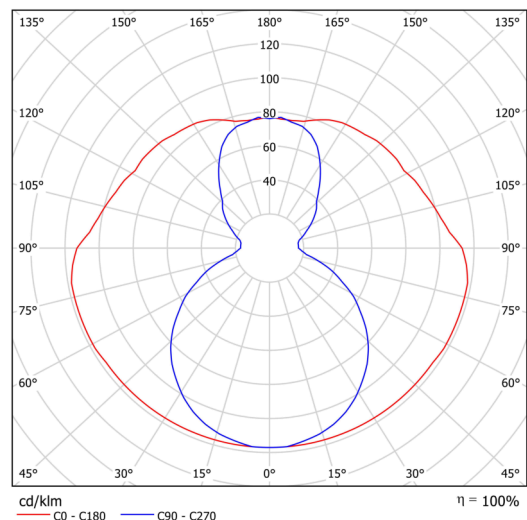

SUBRA 1

Product code: SUB60525

Type: LED-6L71E350N1/PM811 B DALI 4K##

Short description of the luminaire: White colour | ceiling or wall LED light DALI | matt PMMA shade|

Technical data

Types of luminaires	Dimmable
Mounting type	surface mounted
Base material	steel
Shade material	opal polymethyl methacrylate
Base color	white Ra9003
Shade color	white
Holding the shade	screws
Mounting location	ceiling
Width	50 mm
Length	80 mm
Height	513 mm
mounting holes (diameter)	2xØ5mm
Cable entrance	2xØ16mm
Energy Class	C
Impact strength	IK04
Operating temperature	from -20°C to +30°C

Electrical data

Power consumption	12 W
Ingress Protection	IP20
Socket	LED modul
terminal block	snap terminal block

Luminous data

Lum. flux of luminaire	1720 lm
Lum. flux of light source	2200 lm
Chromaticity temperature	4000 K
Rated life time LED L80/B10	100000 hours
CRI	Ra80
MacAdam	3
Blue light hazard	Risk group 0

Eulum data for calculation programs are available at www.osmont.cz.