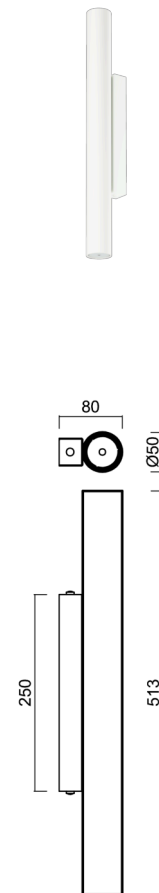

SUBRA 1

Product code: SUB60525

Type: LED-6L71E350N1/PM811 B DALI 4K##

Short description of the luminaire: White colour | ceiling or wall LED light DALI | matt PMMA shade|

Technical data

Types of luminaires	Dimmable
Mounting type	surface mounted
Base material	steel
Shade material	opal polymethyl methacrylate
Base color	white Ra9003
Shade color	white
Holding the shade	screws
Mounting location	ceiling
Width	50 mm
Length	80 mm
Height	513 mm
mounting holes (diameter)	2xØ5mm
Cable entrance	2xØ16mm
Energy Class	C
Impact strength	IK04
Operating temperature	from -20°C to +30°C

Electrical data

Power consumption	12 W
Ingress Protection	IP20
Socket	LED modul
terminal block	snap terminal block

Luminous data

Lum. flux of luminaire	1720 lm
Lum. flux of light source	2200 lm
Chromaticity temperature	4000 K
Rated life time LED L80/B10	100000 hours
CRI	Ra80
MacAdam	3
Blue light hazard	Risk group 0

Eulum data for calculation programs are available at www.osmont.cz.