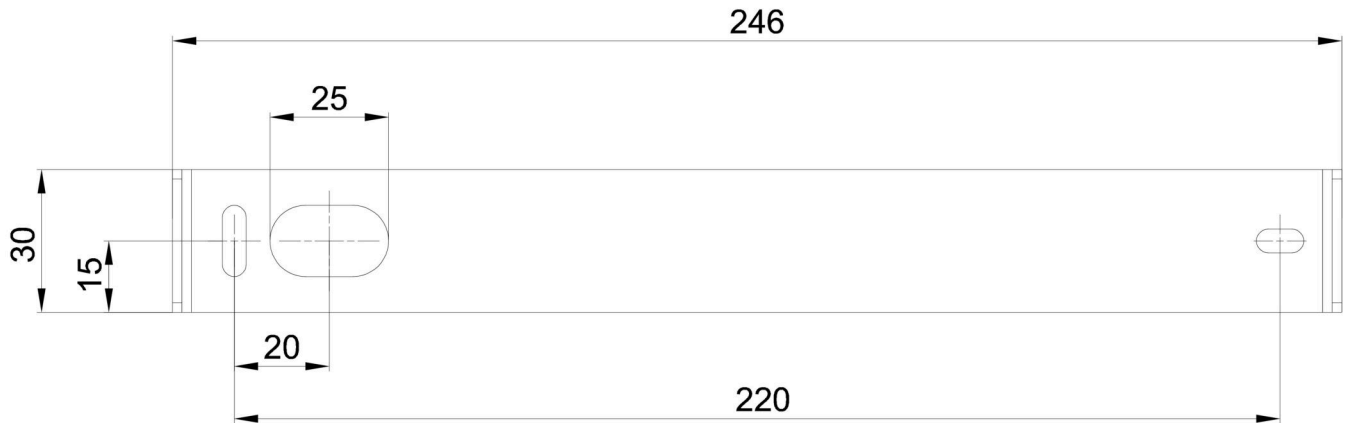

Technical data

Types of luminaires	Dimmable
Mounting type	surface mounted
Base material	steel
Shade material	opal polymethyl methacrylate
Base color	white Ra9003
Shade color	white
Holding the shade	screws
Mounting location	ceiling
Width	50 mm
Length	80 mm
Height	513 mm
mounting holes (diameter)	2xØ5mm
Cable entrance	2xØ16mm
Energy Class	C
Impact strength	IK04
Operating temperature	from -20°C to +30°C

Electrical data

Power consumption	12 W
Ingress Protection	IP20
Socket	LED modul
terminal block	snap terminal block

Luminous data

Lum. flux of luminaire	1720 lm
Lum. flux of light source	2200 lm
Chromaticity temperature	4000 K
Rated life time LED L80/B10	100000 hours
CRI	Ra80
MacAdam	3
Blue light hazard	Risk group 0

Installation dimensions:

Additional assortment:

Lampshade

Product code	Name	Color	Picture	Drawing
20734	PM811 (pr.50/513mm)	white	