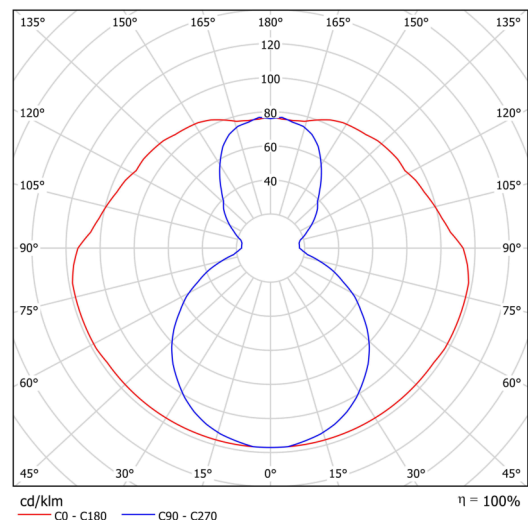

Luminous data

Lum. flux of luminaire	1650 lm
Lum. flux of light source	2110 lm
Chromaticity temperature	3000 K
Rated life time LED L80/B10	100000 hours
CRI	Ra80
MacAdam	3
Blue light hazard	Risk group 0

Eulum data for calculation programs are available at www.osmont.cz.