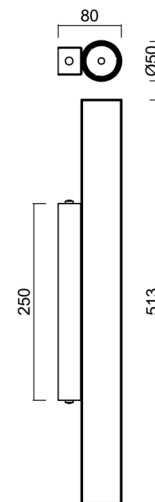

# SUBRA 1

Product code: SUB60029

Type: LED-6L71E350N1/PM811 C DALI 3K##

Short description of the luminaire: Black colour | ceiling or wall LED light DALI | matt PMMA shade|

## Technical data

Types of luminaires	Dimmable
Mounting type	surface mounted
Base material	steel
Shade material	opal polymethyl methacrylate
Base color	black Ral9005
Shade color	white
Holding the shade	screws
Mounting location	ceiling
Width	50 mm
Length	80 mm
Height	513 mm
mounting holes (diameter)	2xØ5mm
Cable entrance	2xØ16mm
Energy Class	C
Impact strength	IK04
Operating temperature	from -20°C to +30°C

## Installation dimensions:

## Lampshade

Product code	Name	Color	Picture	Drawing
20734	PM811 (pr.50/513mm)	white	