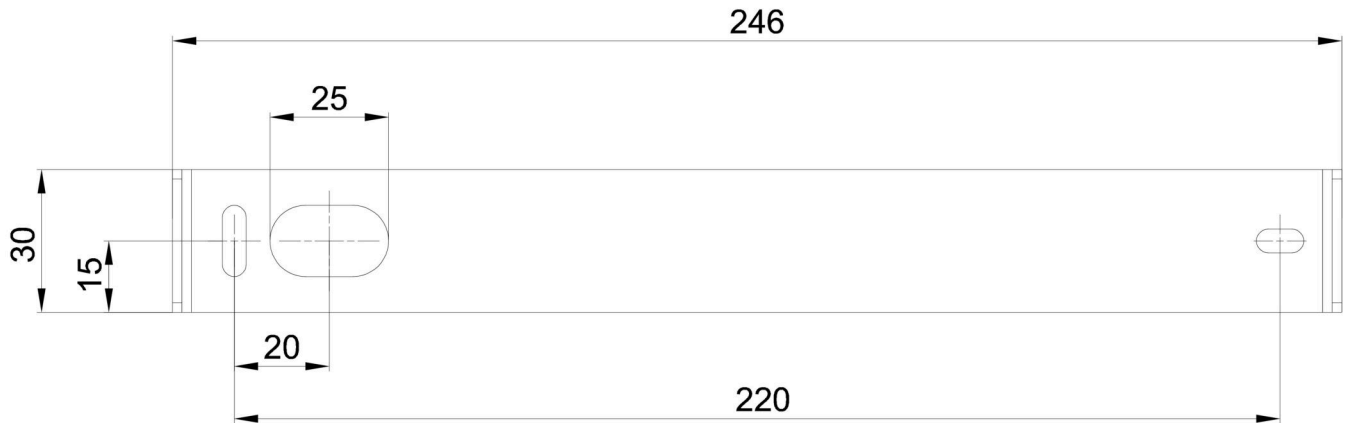

## Technical data

Types of luminaires	Dimmable
Mounting type	surface mounted
Base material	steel
Shade material	opal polymethyl methacrylate
Base color	black Ral9005
Shade color	white
Holding the shade	screws
Mounting location	ceiling
Width	50 mm
Length	80 mm
Height	513 mm
mounting holes (diameter)	2xØ5mm
Cable entrance	2xØ16mm
Energy Class	C
Impact strength	IK04
Operating temperature	from -20°C to +30°C

## Installation dimensions: