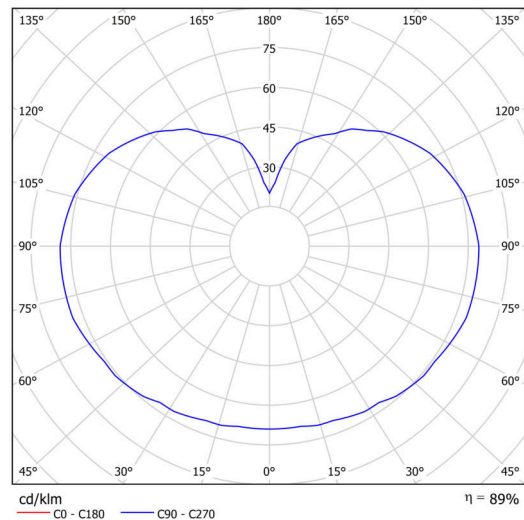

Luminous

Blue light hazard	Risk group 0

Eulum data for calculation programs are available at www.osmont.cz.