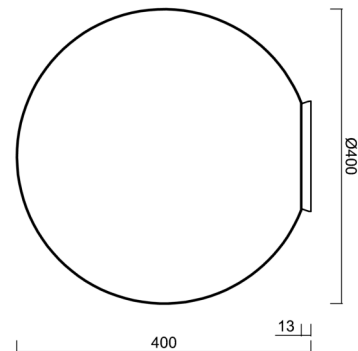

# STYX 4

Product code: STY45019

Type: IN-12BD1/196 B HF\*

Short description of the luminaire: White colour | ceiling or wall E27 light with HF sensor | TRIPLEX OPAL hand blown glass shade|

## Technical

Types of luminaires	Sensor
Mounting type	surface mounted
Base material	polycarbonate
Shade material	three-layer glass TRIPLEX OPAL
Base color	white Ral9003
Shade color	white
Holding the shade	bayonet
Mounting location	ceiling
Width	400 mm
Length	400 mm
Height	400 mm
Diameter	ø 400 mm
mounting holes (diameter)	4xø5mm
Cable entrance	2xø16mm
Impact strength	IK01
Operating temperature	from -20°C to +30°C

## Luminous

Blue light hazard	Risk group 0
-------------------	--------------

Eulum data for calculation programs are available at [www.osmont.cz](http://www.osmont.cz).

Logistic

EAN	8591728085964
Weight NTTO	3.3 Kg
Weight BTTO	3.8 Kg
Number of cartons	1 pcs
Package volume	0.067 m <sup>3</sup>
Package 1 width	0.405 m
Package 1 length	0.405 m
Package 1 height	0.41 m
Warranty*	60 months