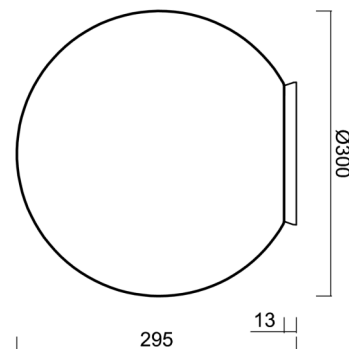

Technical

Types of luminaires	Classic on/off
Mounting type	surface mounted
Base material	polycarbonate
Shade material	three-layer glass TRIPLEX OPAL
Base color	polished brass
Shade color	white
Holding the shade	bayonet
Mounting location	ceiling/wall
Width	300 mm
Length	300 mm
Height	295 mm
Diameter	ø 300 mm
mounting holes (diameter)	4xø5mm
Cable entrance	2xø16mm
Energy Class	D
Impact strength	IK01
Operating temperature	from -20°C to +30°C

Eulum data for calculation programs are available at www.osmont.cz.

Logistic

EAN	8591728136833
Weight NTTO	2.7 Kg
Weight BTTO	3 Kg
Number of cartons	1 pcs
Package volume	0.029 m ³
Package 1 width	0.31 m
Package 1 length	0.31 m
Package 1 height	0.305 m
Warranty*	60 months

Lampshade

Product code	Name	Color	Description	Picture	Drawing
20094	194	white	příslušenství	