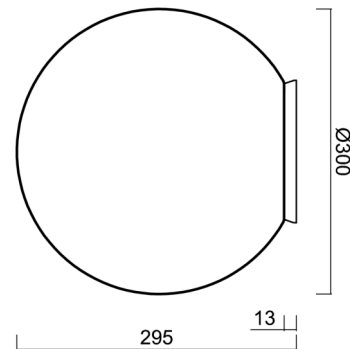

Technical

Types of luminaires	Dimmable
Mounting type	surface mounted
Base material	polycarbonate
Shade material	three-layer glass TRIPLEX OPAL
Base color	white Ral9003
Shade color	white
Holding the shade	bayonet
Mounting location	ceiling/wall
Width	300 mm
Length	300 mm
Height	295 mm
Diameter	ø 300 mm
mounting holes (diameter)	4xø5mm
Installation wire (diameter)	2xø16mm
Energy Class	D
Impact strength	IK01

Eulum data for calculation programs are available at www.osmont.cz.

Logistic

EAN	8591728136765
Weight NTTO	2.7 Kg
Weight BTTO	3 Kg
Number of cartons	1 pcs
Package volume	0.029 m ³
Package 1 width	0.31 m
Package 1 length	0.31 m
Package 1 height	0.305 m
Warranty*	60 months

Lampshade

Product code	Name	Color	Description	Picture	Drawing
20094	194	white		