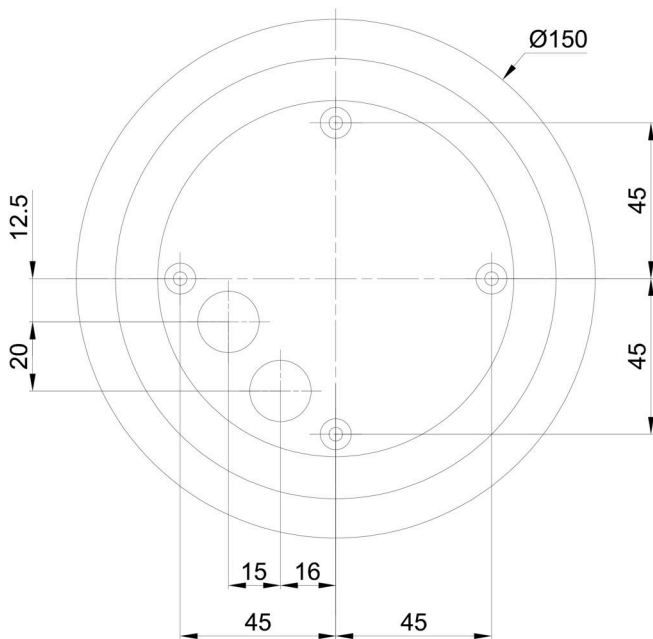

Logistic

EAN	8591728136765
Weight NTTO	2.7 Kg
Weight BTTO	3 Kg
Number of cartons	1 pcs
Package volume	0.029 m³
Package 1 width	0.31 m
Package 1 length	0.31 m
Package 1 height	0.305 m
Warranty*	60 months

*The warranty for the batteries is valid for 12 months from the date of purchase.

Installation dimensions: