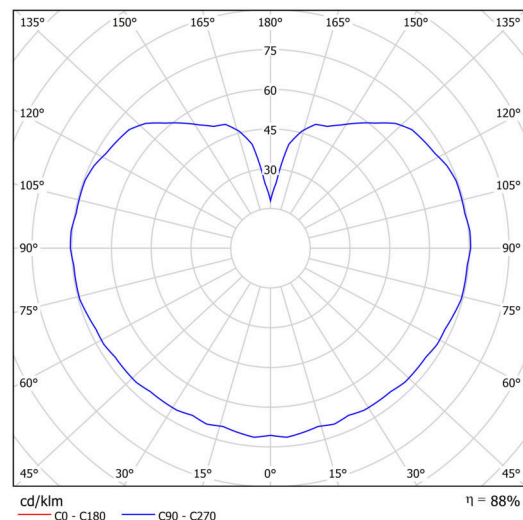

Technical

Types of luminaires	Dimmable
Mounting type	surface mounted
Base material	polycarbonate
Shade material	three-layer glass TRIPLEX OPAL
Base color	white Ral9003
Shade color	white
Holding the shade	bayonet
Mounting location	ceiling/wall
Width	300 mm
Length	300 mm
Height	295 mm
Diameter	ø 300 mm
mounting holes (diameter)	4xø5mm
Installation wire (diameter)	2xø16mm
Energy Class	D
Impact strength	IK01

Luminous

Lum. flux of luminaire	2960 lm
Lum. flux of light source	3360 lm
Luminaire efficacy	148 lm/W
Temperature	3000 K
Rated life time LED L80/B10	100000 hours
CRI	Ra80
MacAdam	3
Blue light hazard	Risk group 0