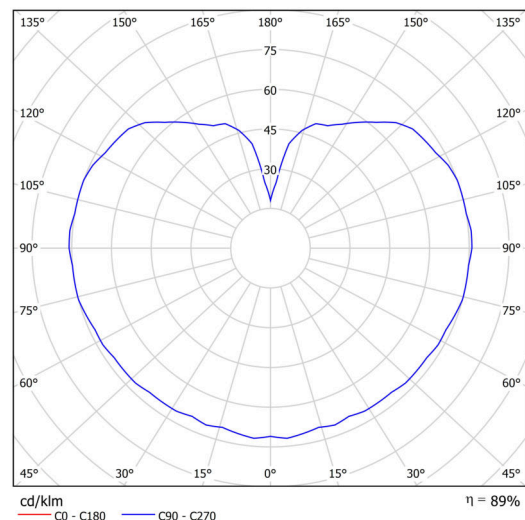

Luminous

Blue light hazard	Risk group 0

Eulum data for calculation programs are available at www.osmont.cz.