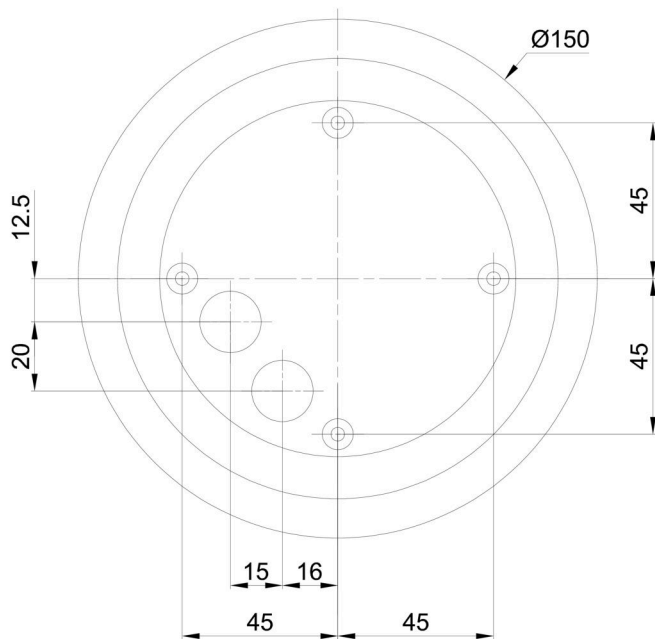

## Technical

Types of luminaires	Classic on/off
Mounting type	surface mounted
Base material	polycarbonate
Shade material	three-layer glass TRIPLEX OPAL
Base color	polished brass
Shade color	white
Holding the shade	bayonet
Mounting location	ceiling/wall
Width	300 mm
Length	300 mm
Height	295 mm
Diameter	ø 300 mm
mounting holes (diameter)	4xø5mm
Installation wire (diameter)	2xø16mm
Impact strength	IK01

## Luminous

Blue light hazard	Risk group 0
-------------------	--------------

Eulum data for calculation programs are available at [www.osmont.cz](http://www.osmont.cz).

Logistic

EAN	8591728450021
Weight NTTO	2.4 Kg
Weight BTTO	2.7 Kg
Number of cartons	1 pcs
Package volume	0.029 m <sup>3</sup>
Package 1 width	0.31 m
Package 1 length	0.31 m
Package 1 height	0.305 m
Warranty*	60 months

\*The warranty for the batteries is valid for 12 months from the date of purchase.

Installation dimensions:

Additional assortment:

Base for surface mounting

Product code	Name	Color	Description	Picture	Drawing
33521	BD1/BP 2-1	white Ral9003			

Lampshade

Product code	Name	Color	Description	Picture	Drawing
20094	194	white		