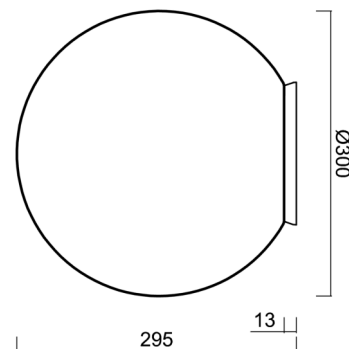

## Technical

Types of luminaires	Classic on/off
Mounting type	surface mounted
Base material	polycarbonate
Shade material	three-layer glass TRIPLEX OPAL
Base color	polished brass
Shade color	white
Holding the shade	bayonet
Mounting location	ceiling/wall
Width	300 mm
Length	300 mm
Height	295 mm
Diameter	ø 300 mm
mounting holes (diameter)	4xø5mm
Installation wire (diameter)	2xø16mm
Impact strength	IK01

## Luminous

Blue light hazard	Risk group 0
-------------------	--------------

Eulum data for calculation programs are available at [www.osmont.cz](http://www.osmont.cz).

Logistic

EAN	8591728450021
Weight NTTO	2.4 Kg
Weight BTTO	2.7 Kg
Number of cartons	1 pcs
Package volume	0.029 m <sup>3</sup>
Package 1 width	0.31 m
Package 1 length	0.31 m
Package 1 height	0.305 m
Warranty*	60 months

Lampshade

Product code	Name	Color	Description	Picture	Drawing
20094	194	white		