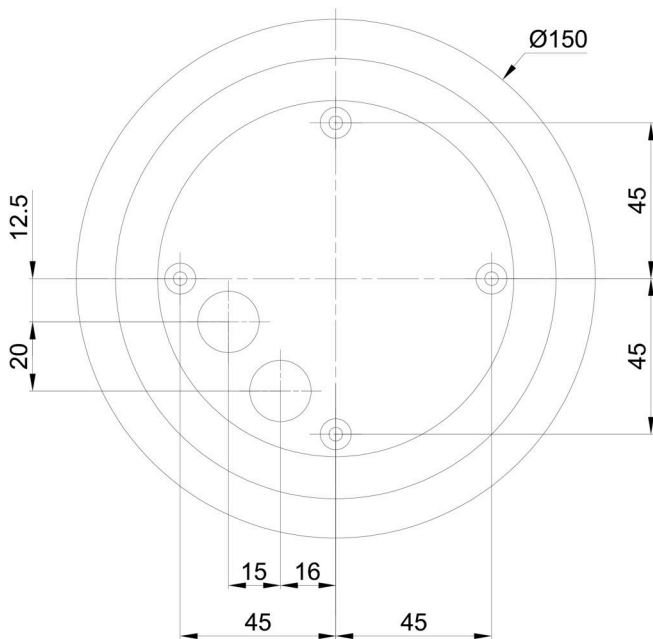

Types of luminaires	Classic on/off
Mounting type	surface mounted
Base material	polycarbonate
Shade material	three-layer glass TRIPLEX OPAL
Base color	silver Ral9006
Shade color	white
Holding the shade	bayonet
Mounting location	ceiling/wall
Width	300 mm
Length	300 mm
Height	295 mm
Diameter	ø 300 mm
mounting holes (diameter)	4xø5mm
Installation wire (diameter)	2xø16mm
Impact strength	IK01

Electric

Power consumption	25 W
Coverage class	2
Ingress Protection	IP65
Socket	E27
terminal block	screw terminal block

Luminous

Blue light hazard	Risk group 0
-------------------	--------------

Eulum data for calculation programs are available at www.osmont.cz.

*The warranty for the batteries is valid for 12 months from the date of purchase.

Installation dimensions:

Additional assortment:

Base for surface mounting

Product code	Name	Color	Description	Picture	Drawing
33521	BD1/BP 2-1	white Ral9003			

Lampshade

Product code	Name	Color	Description	Picture	Drawing
20094	194	white		