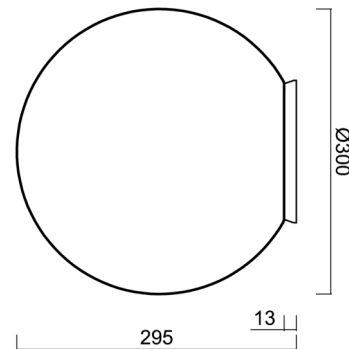

STYX 3

IN-12BD1/194 S*

WWW.OSMONT.CZ

STYX 3

Product code: STY45000

Type: IN-12BD1/194 S*

Short description of the luminaire: White surface-mounted E27 light ON/OFF with TRIPLEX OPAL glass shade.

Technical

Types of luminaires	Classic on/off
Mounting type	surface mounted
Base material	polycarbonate
Shade material	three-layer glass TRIPLEX OPAL
Base color	silver Ral9006
Shade color	white
Holding the shade	bayonet
Mounting location	ceiling/wall
Width	300 mm
Length	300 mm
Height	295 mm
Diameter	ø 300 mm
mounting holes (diameter)	4xø5mm
Installation wire (diameter)	2xø16mm
Impact strength	IK01

Logistic

EAN	8591728450007
Weight NTTO	2.4 Kg
Weight BTTO	2.7 Kg
Number of cartons	1 pcs
Package volume	0.029 m ³
Package 1 width	0.31 m
Package 1 length	0.31 m
Package 1 height	0.305 m
Warranty*	60 months

Lampshade

Product code	Name	Color	Description	Picture	Drawing
20094	194	white		