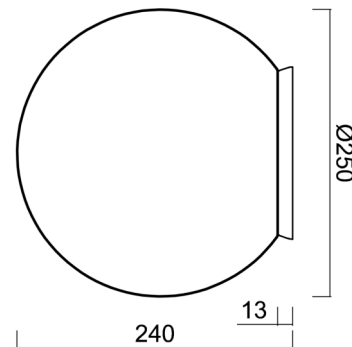

Technical

Types of luminaires	Dimmable
Mounting type	surface mounted
Base material	polycarbonate
Shade material	three-layer glass TRIPLEX OPAL
Base color	chrome
Shade color	white
Holding the shade	bayonet
Mounting location	ceiling/wall
Width	250 mm
Length	250 mm
Height	240 mm
Diameter	ø 250 mm
mounting holes (diameter)	4xø5mm
Installation wire (diameter)	2xø16mm
Energy Class	D
Impact strength	IK01
Operating temperature	from -20°C to +30°C

Eulum data for calculation programs are available at www.osmont.cz.

Logistic

EAN	8591728137434
Weight NTTO	2 Kg
Weight BTTO	2.3 Kg
Number of cartons	1 pcs
Package volume	0.029 m ³
Package 1 width	0.31 m
Package 1 length	0.31 m
Package 1 height	0.305 m
Warranty*	60 months

Lampshade

Product code	Name	Color	Description	Picture	Drawing
20093	193	white		