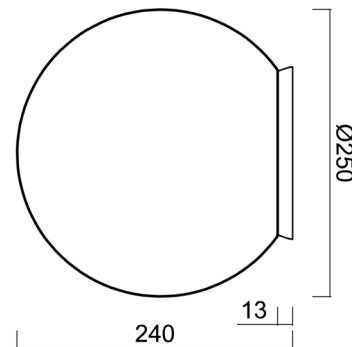

Technical

Types of luminaires	Dimmable
Mounting type	surface mounted
Base material	polycarbonate
Shade material	three-layer glass TRIPLEX OPAL
Base color	silver Ral9006
Shade color	white
Holding the shade	bayonet
Mounting location	ceiling/wall
Width	250 mm
Length	250 mm
Height	240 mm
Diameter	ø 250 mm
mounting holes (diameter)	4xø5mm
Installation wire (diameter)	2xø16mm
Energy Class	D
Impact strength	IK01
Operating temperature	from -20°C to +30°C

Eulum data for calculation programs are available at www.osmont.cz.

Logistic

EAN	8591728137427
Weight NTTO	2 Kg
Weight BTTO	2.3 Kg
Number of cartons	1 pcs
Package volume	0.029 m ³
Package 1 width	0.31 m
Package 1 length	0.31 m
Package 1 height	0.305 m
Warranty*	60 months

Lampshade

Product code	Name	Color	Description	Picture	Drawing
20093	193	white		