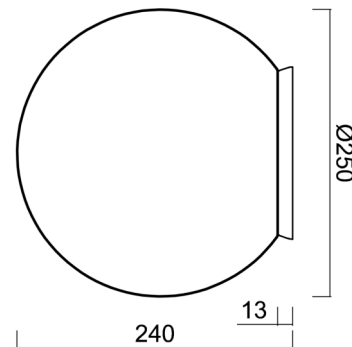

Technical

Types of luminaires	Dimmable
Mounting type	surface mounted
Base material	polycarbonate
Shade material	three-layer glass TRIPLEX OPAL
Base color	black Ral9005
Shade color	white
Holding the shade	bayonet
Mounting location	ceiling/wall
Width	250 mm
Length	250 mm
Height	240 mm
Diameter	ø 250 mm
mounting holes (diameter)	4xø5mm
Installation wire (diameter)	2xø16mm
Energy Class	D
Impact strength	IK01
Operating temperature	from -20°C to +30°C

Eulum data for calculation programs are available at www.osmont.cz.

Logistic

EAN	8591728137410
Weight NTTO	2 Kg
Weight BTTO	2.3 Kg
Number of cartons	1 pcs
Package volume	0.029 m ³
Package 1 width	0.31 m
Package 1 length	0.31 m
Package 1 height	0.305 m
Warranty*	60 months

Lampshade

Product code	Name	Color	Description	Picture	Drawing
20093	193	white		