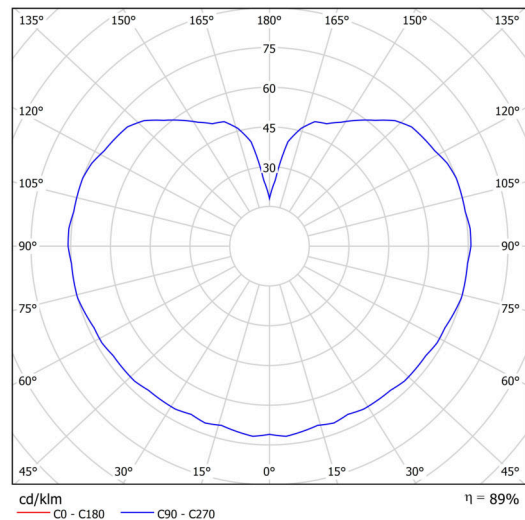

Luminous

Lum. flux of luminaire	1130 lm
Lum. flux of light source	1280 lm
Luminaire efficacy	141 lm/W
Temperature	4000 K
Rated life time LED L80/B10	100000 hours
CRI	Ra80
MacAdam	3
Blue light hazard	Risk group 0

Eulum data for calculation programs are available at www.osmont.cz.