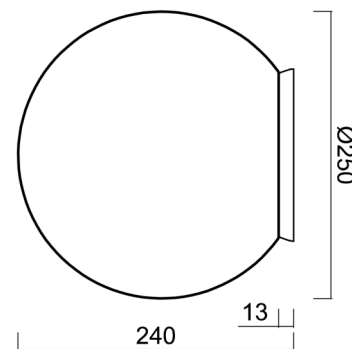

## Technical

Types of luminaires	Classic on/off
Mounting type	surface mounted
Base material	polycarbonate
Shade material	three-layer glass TRIPLEX OPAL
Base color	polished brass
Shade color	white
Holding the shade	bayonet
Mounting location	ceiling/wall
Width	250 mm
Length	250 mm
Height	240 mm
Diameter	ø 250 mm
mounting holes (diameter)	4xø5mm
Installation wire (diameter)	2xø16mm
Energy Class	D
Impact strength	IK01
Operating temperature	from -20°C to +30°C

Eulum data for calculation programs are available at [www.osmont.cz](http://www.osmont.cz).

Logistic

EAN	8591728137045
Weight NTTO	2 Kg
Weight BTTO	2.3 Kg
Number of cartons	1 pcs
Package volume	0.029 m <sup>3</sup>
Package 1 width	0.31 m
Package 1 length	0.31 m
Package 1 height	0.305 m
Warranty*	60 months

Lampshade

Product code	Name	Color	Description	Picture	Drawing
20093	193	white		