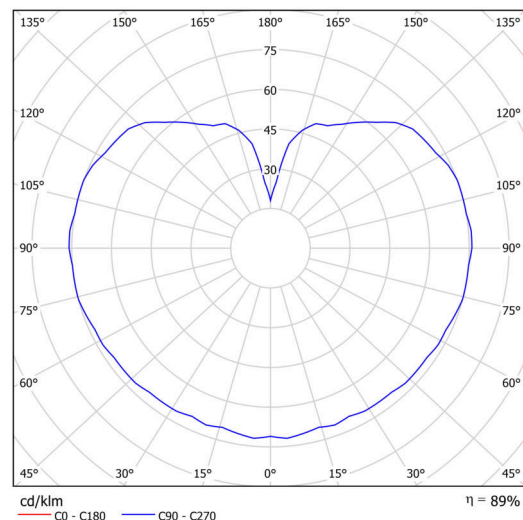

Technical

Types of luminaires	Classic on/off
Mounting type	surface mounted
Base material	polycarbonate
Shade material	three-layer glass TRIPLEX OPAL
Base color	polished brass
Shade color	white
Holding the shade	bayonet
Mounting location	ceiling/wall
Width	250 mm
Length	250 mm
Height	240 mm
Diameter	ø 250 mm
mounting holes (diameter)	4xø5mm
Installation wire (diameter)	2xø16mm
Energy Class	D
Impact strength	IK01
Operating temperature	from -20°C to +30°C

Luminous

Lum. flux of luminaire	1080 lm
Lum. flux of light source	1230 lm
Luminaire efficacy	135 lm/W
Temperature	3000 K
Rated life time LED L80/B10	100000 hours
CRI	Ra80
MacAdam	3
Blue light hazard	Risk group 0