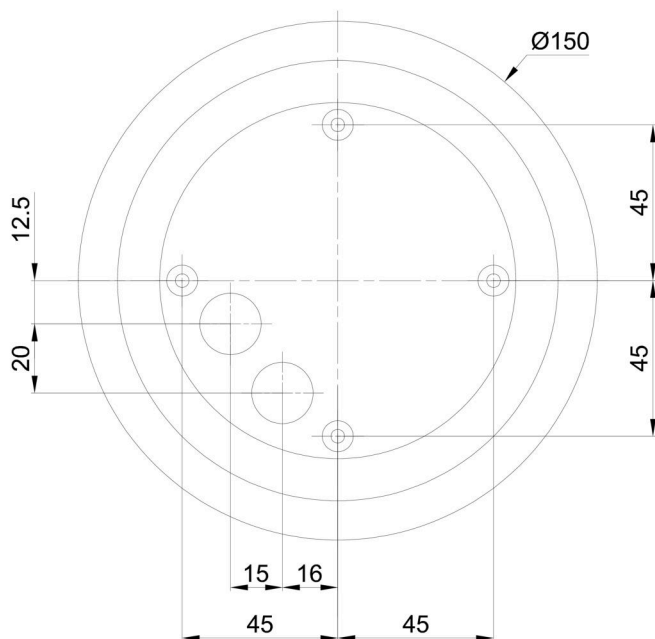

Logistic

EAN	8591728136741
Weight NTTO	2 Kg
Weight BTTO	2.3 Kg
Number of cartons	1 pcs
Package volume	0.029 m³
Package 1 width	0.31 m
Package 1 length	0.31 m
Package 1 height	0.305 m
Warranty*	60 months

*The warranty for the batteries is valid for 12 months from the date of purchase.

Installation dimensions: