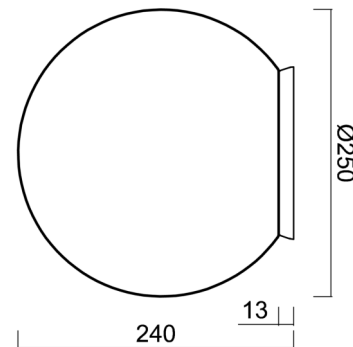

Technical

Types of luminaires	Classic on/off
Mounting type	surface mounted
Base material	polycarbonate
Shade material	three-layer glass TRIPLEX OPAL
Base color	polished brass
Shade color	white
Holding the shade	bayonet
Mounting location	ceiling/wall
Width	250 mm
Length	250 mm
Height	240 mm
Diameter	ø 250 mm
mounting holes (diameter)	4xø5mm
Installation wire (diameter)	2xø16mm
Energy Class	D
Impact strength	IK01
Operating temperature	from -20°C to +30°C

Eulum data for calculation programs are available at www.osmont.cz.

Logistic

EAN	8591728136741
Weight NTTO	2 Kg
Weight BTTO	2.3 Kg
Number of cartons	1 pcs
Package volume	0.029 m ³
Package 1 width	0.31 m
Package 1 length	0.31 m
Package 1 height	0.305 m
Warranty*	60 months

Lampshade

Product code	Name	Color	Description	Picture	Drawing
20093	193	white		