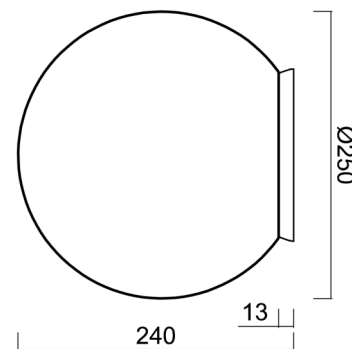

## Technical

Types of luminaires	Classic on/off
Mounting type	surface mounted
Base material	polycarbonate
Shade material	three-layer glass TRIPLEX OPAL
Base color	silver Ral9006
Shade color	white
Holding the shade	bayonet
Mounting location	ceiling/wall
Width	250 mm
Length	250 mm
Height	240 mm
Diameter	ø 250 mm
mounting holes (diameter)	4xø5mm
Installation wire (diameter)	2xø16mm
Energy Class	D
Impact strength	IK01
Operating temperature	from -20°C to +30°C

Lampshade

Product code	Name	Color	Description	Picture	Drawing
20093	193	white		