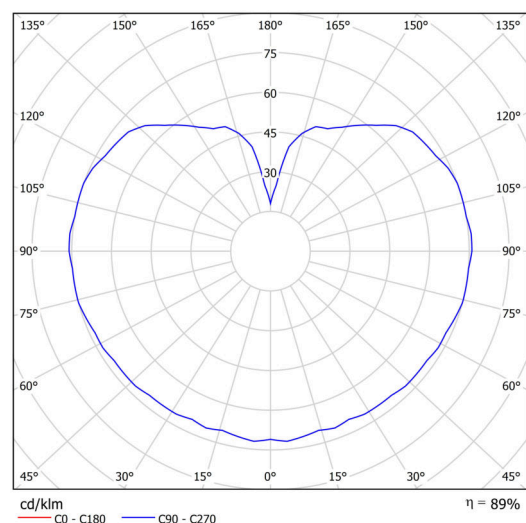

## Technical

Types of luminaires	Classic on/off
Mounting type	surface mounted
Base material	polycarbonate
Shade material	three-layer glass TRIPLEX OPAL
Base color	silver Ral9006
Shade color	white
Holding the shade	bayonet
Mounting location	ceiling/wall
Width	250 mm
Length	250 mm
Height	240 mm
Diameter	ø 250 mm
mounting holes (diameter)	4xø5mm
Installation wire (diameter)	2xø16mm
Energy Class	D
Impact strength	IK01
Operating temperature	from -20°C to +30°C

## Luminous

Lum. flux of luminaire	1080 lm
Lum. flux of light source	1230 lm
Luminaire efficacy	135 lm/W
Temperature	3000 K
Rated life time LED L80/B10	100000 hours
CRI	Ra80
MacAdam	3
Blue light hazard	Risk group 0