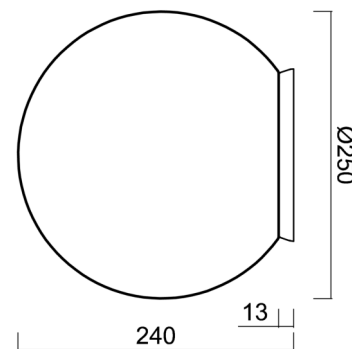

STYX 2

LED-5L05E500BD1/193 B 3K#

WWW.OSMONT.CZ

STYX 2

Product code: STY61225

Type: LED-5L05E500BD1/193 B 3K#

Short description of the luminaire: White surface-mounted LED light ON/OFF with TRIPLEX OPAL glass shade.

Technical

Types of luminaires	Classic on/off
Mounting type	surface mounted
Base material	polycarbonate
Shade material	three-layer glass TRIPLEX OPAL
Base color	white Ral9003
Shade color	white
Holding the shade	bayonet
Mounting location	ceiling/wall
Width	250 mm
Length	250 mm
Height	240 mm
Diameter	ø 250 mm
mounting holes (diameter)	4xø5mm
Installation wire (diameter)	2xø16mm
Energy Class	D
Impact strength	IK01
Operating temperature	from -20°C to +30°C

Eulum data for calculation programs are available at www.osmont.cz.

Logistic

EAN	8591728136703
Weight NTTO	2 Kg
Weight BTTO	2.3 Kg
Number of cartons	1 pcs
Package volume	0.029 m ³
Package 1 width	0.31 m
Package 1 length	0.31 m
Package 1 height	0.305 m
Warranty*	60 months

Lampshade

Product code	Name	Color	Description	Picture	Drawing
20093	193	white		