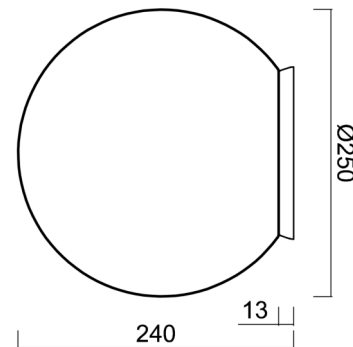

# STYX 2

Product code: STY58024

Type: IN-12BD1/193 C\*

Short description of the luminaire: Black surface-mounted E27 light ON/OFF with TRIPLEX OPAL glass shade.

## Technical

Types of luminaires	Classic on/off
Mounting type	surface mounted
Base material	polycarbonate
Shade material	three-layer glass TRIPLEX OPAL
Base color	black Ral9005
Shade color	white
Holding the shade	bayonet
Mounting location	ceiling/wall
Width	250 mm
Length	250 mm
Height	240 mm
Diameter	ø 250 mm
mounting holes (diameter)	4xø5mm
Installation wire (diameter)	2xø16mm
Impact strength	IK01
Operating temperature	from -20°C to +30°C

## Luminous

Blue light hazard	Risk group 0
-------------------	--------------

Eulum data for calculation programs are available at [www.osmont.cz](http://www.osmont.cz).

Logistic

EAN	8591728580247
Weight NTTO	1.7 Kg
Weight BTTO	2 Kg
Number of cartons	1 pcs
Package volume	0.029 m <sup>3</sup>
Package 1 width	0.31 m
Package 1 length	0.31 m
Package 1 height	0.305 m
Warranty*	60 months