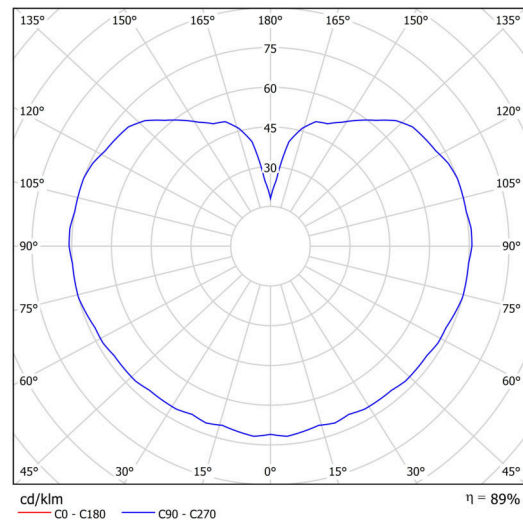

Luminous

Blue light hazard	Risk group 0

Eulum data for calculation programs are available at www.osmont.cz.