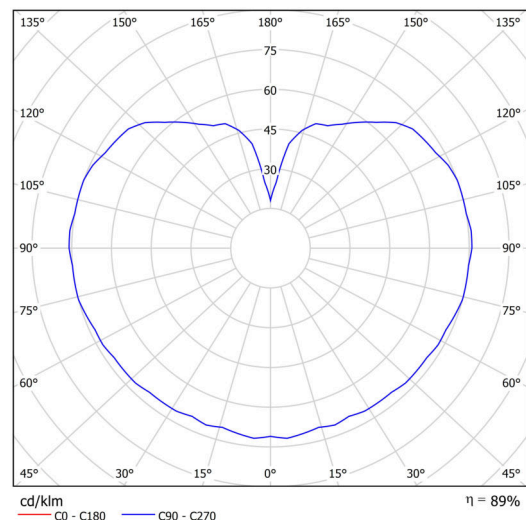

Luminous

Blue light hazard	Risk group 0

Eulum data for calculation programs are available at www.osmont.cz.