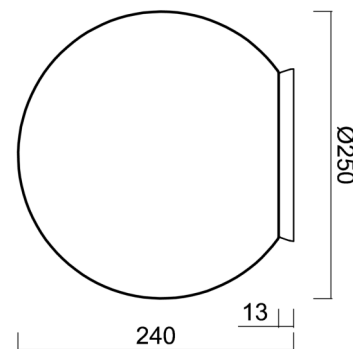

Technical

Types of luminaires	Sensor
Mounting type	surface mounted
Base material	polycarbonate
Shade material	three-layer glass TRIPLEX OPAL
Base color	silver Ral9006
Shade color	white
Holding the shade	bayonet
Mounting location	ceiling/wall
Width	250 mm
Length	250 mm
Height	240 mm
Diameter	ø 250 mm
mounting holes (diameter)	4xø5mm
Installation wire (diameter)	2xø16mm
Impact strength	IK01
Operating temperature	from -20°C to +30°C

Eulum data for calculation programs are available at www.osmont.cz.

Logistic

EAN	8591728089535
Weight NTTO	1.7 Kg
Weight BTTO	2 Kg
Number of cartons	1 pcs
Package volume	0.029 m ³
Package 1 width	0.31 m
Package 1 length	0.31 m
Package 1 height	0.305 m
Warranty*	60 months

Lampshade

Product code	Name	Color	Description	Picture	Drawing
20093	193	white		