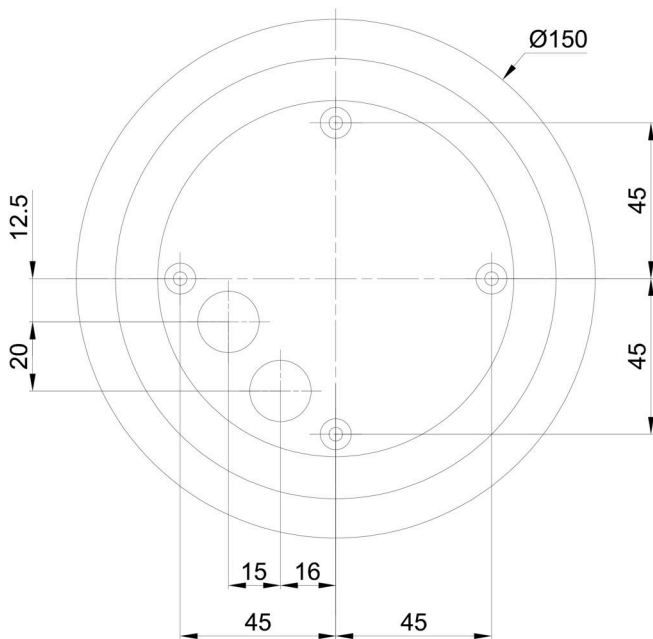

Technical

Types of luminaires	Sensor
Mounting type	surface mounted
Base material	polycarbonate
Shade material	three-layer glass TRIPLEX OPAL
Base color	silver Ral9006
Shade color	white
Holding the shade	bayonet
Mounting location	ceiling/wall
Width	250 mm
Length	250 mm
Height	240 mm
Diameter	ø 250 mm
mounting holes (diameter)	4xø5mm
Installation wire (diameter)	2xø16mm
Impact strength	IK01
Operating temperature	from -20°C to +30°C

Eulum data for calculation programs are available at www.osmont.cz.

Logistic

EAN	8591728089535
Weight NTTO	1.7 Kg
Weight BTTO	2 Kg
Number of cartons	1 pcs
Package volume	0.029 m ³
Package 1 width	0.31 m
Package 1 length	0.31 m
Package 1 height	0.305 m
Warranty*	60 months

*The warranty for the batteries is valid for 12 months from the date of purchase.

Installation dimensions:

Additional assortment:

Base for surface mounting

Product code	Name	Color	Description	Picture	Drawing
33521	BD1/BP 2-1	white Ral9003			

Lampshade

Product code	Name	Color	Description	Picture	Drawing
20093	193	white		