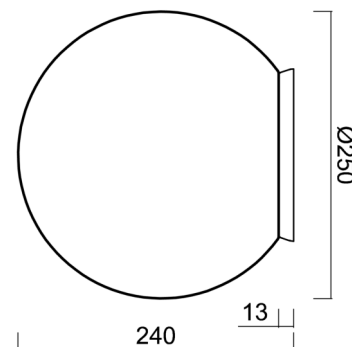

# STYX 2

Product code: STY44988

Type: IN-12BD1/193 MS\*

Short description of the luminaire: Brass surface-mounted E27 light ON/OFF with TRIPLEX OPAL glass shade.

## Technical

Types of luminaires	Classic on/off
Mounting type	surface mounted
Base material	polycarbonate
Shade material	three-layer glass TRIPLEX OPAL
Base color	polished brass
Shade color	white
Holding the shade	bayonet
Mounting location	ceiling/wall
Width	250 mm
Length	250 mm
Height	240 mm
Diameter	ø 250 mm
mounting holes (diameter)	4xø5mm
Installation wire (diameter)	2xø16mm
Impact strength	IK01
Operating temperature	from -20°C to +30°C

## Luminous

Blue light hazard	Risk group 0
-------------------	--------------

Eulum data for calculation programs are available at [www.osmont.cz](http://www.osmont.cz).

Logistic

EAN	8591728449889
Weight NTTO	1.7 Kg
Weight BTTO	2 Kg
Number of cartons	1 pcs
Package volume	0.029 m <sup>3</sup>
Package 1 width	0.31 m
Package 1 length	0.31 m
Package 1 height	0.305 m
Warranty*	60 months

Lampshade

Product code	Name	Color	Description	Picture	Drawing
20093	193	white		