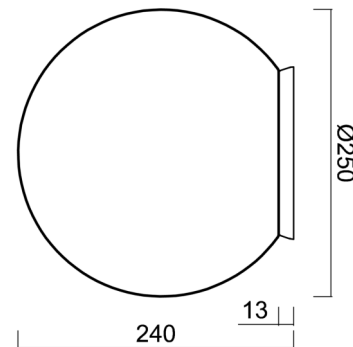

STYX 2

IN-12BD1/193 CR*

WWW.OSMONT.CZ

STYX 2

Product code: STY44987

Type: IN-12BD1/193 CR*

Short description of the luminaire: Chrome surface-mounted E27 light ON/OFF with TRIPLEX OPAL glass shade.

Technical

Types of luminaires	Classic on/off
Mounting type	surface mounted
Base material	polycarbonate
Shade material	three-layer glass TRIPLEX OPAL
Base color	chrome
Shade color	white
Holding the shade	bayonet
Mounting location	ceiling/wall
Width	250 mm
Length	250 mm
Height	240 mm
Diameter	ø 250 mm
mounting holes (diameter)	4xø5mm
Installation wire (diameter)	2xø16mm
Impact strength	IK01
Operating temperature	from -20°C to +30°C

Eulum data for calculation programs are available at www.osmont.cz.

Logistic

EAN	8591728449872
Weight NTTO	1.7 Kg
Weight BTTO	2 Kg
Number of cartons	1 pcs
Package volume	0.029 m ³
Package 1 width	0.31 m
Package 1 length	0.31 m
Package 1 height	0.305 m
Warranty*	60 months

Lampshade

Product code	Name	Color	Description	Picture	Drawing
20093	193	white		