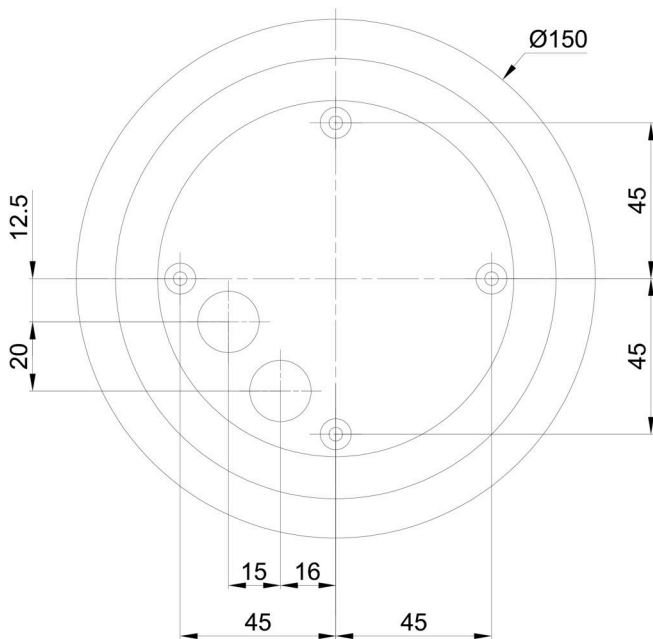

Types of luminaires	Classic on/off
Mounting type	surface mounted
Base material	polycarbonate
Shade material	three-layer glass TRIPLEX OPAL
Base color	chrome
Shade color	white
Holding the shade	bayonet
Mounting location	ceiling/wall
Width	250 mm
Length	250 mm
Height	240 mm
Diameter	ø 250 mm
mounting holes (diameter)	4xø5mm
Installation wire (diameter)	2xø16mm
Impact strength	IK01
Operating temperature	from -20°C to +30°C

Eulum data for calculation programs are available at www.osmont.cz.

Logistic

EAN	8591728449872
Weight NTTO	1.7 Kg
Weight BTTO	2 Kg
Number of cartons	1 pcs
Package volume	0.029 m ³
Package 1 width	0.31 m
Package 1 length	0.31 m
Package 1 height	0.305 m
Warranty*	60 months

*The warranty for the batteries is valid for 12 months from the date of purchase.

Installation dimensions:

Additional assortment:

Base for surface mounting

Product code	Name	Color	Description	Picture	Drawing
33521	BD1/BP 2-1	white Ral9003			

Lampshade

Product code	Name	Color	Description	Picture	Drawing
20093	193	white		