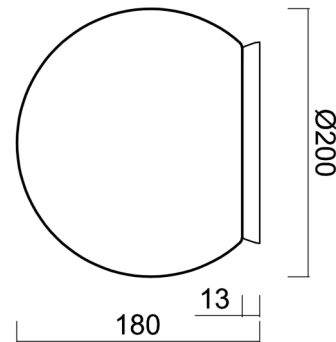

Technical

Types of luminaires	Dimmable
Mounting type	surface mounted
Base material	polycarbonate
Shade material	three-layer glass TRIPLEX OPAL
Base color	black Ral9005
Shade color	white
Holding the shade	bayonet
Mounting location	ceiling/wall
Width	200 mm
Length	200 mm
Height	180 mm
Diameter	ø 200 mm
mounting holes (diameter)	4xø5mm
Installation wire (diameter)	2xø16mm
Energy Class	D
Impact strength	IK01
Operating temperature	from -20°C to +30°C

Eulum data for calculation programs are available at www.osmont.cz.

Logistic

EAN	8591728137267
Weight NTTO	1.3 Kg
Weight BTTO	1.5 Kg
Number of cartons	1 pcs
Package volume	0.009 m ³
Package 1 width	0.21 m
Package 1 length	0.21 m
Package 1 height	0.205 m
Warranty*	60 months

Lampshade

Product code	Name	Color	Description	Picture	Drawing
20092	192	white		