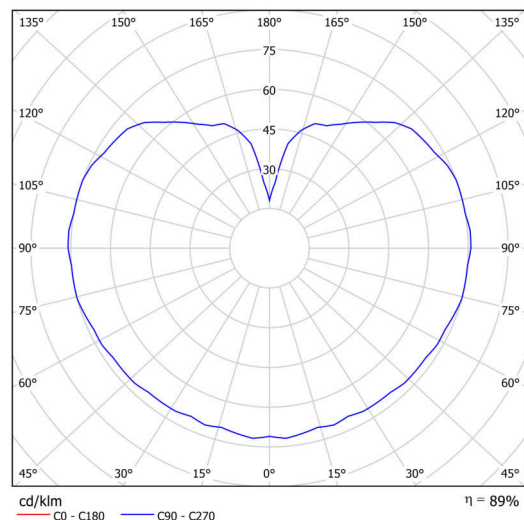

Luminous

Lum. flux of luminaire	1080 lm
Lum. flux of light source	1230 lm
Luminaire efficacy	135 lm/W
Temperature	3000 K
Rated life time LED L80/B10	100000 hours
CRI	Ra80
MacAdam	3
Blue light hazard	Risk group 0

Eulum data for calculation programs are available at www.osmont.cz.