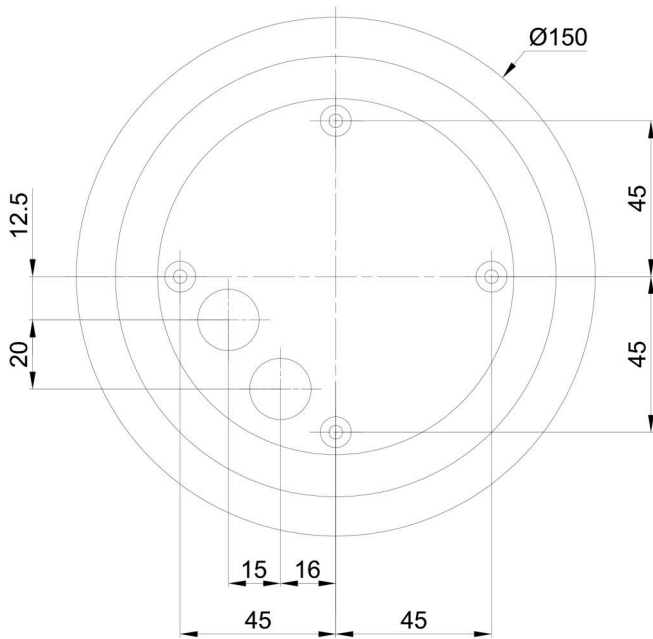

Technical

Types of luminaires	Dimmable
Mounting type	surface mounted
Base material	polycarbonate
Shade material	three-layer glass TRIPLEX OPAL
Base color	white Ral9003
Shade color	white
Holding the shade	bayonet
Mounting location	ceiling/wall
Width	200 mm
Length	200 mm
Height	180 mm
Diameter	ø 200 mm
mounting holes (diameter)	4xø5mm
Installation wire (diameter)	2xø16mm
Energy Class	D
Impact strength	IK01
Operating temperature	from -20°C to +30°C

Eulum data for calculation programs are available at www.osmont.cz.

Logistic

EAN	8591728137250
Weight NTTO	1.3 Kg
Weight BTTO	1.5 Kg
Number of cartons	1 pcs
Package volume	0.009 m ³
Package 1 width	0.21 m
Package 1 length	0.21 m
Package 1 height	0.205 m
Warranty*	60 months

*The warranty for the batteries is valid for 12 months from the date of purchase.

Installation dimensions:

Additional assortment:

Base for surface mounting

Product code	Name	Color	Description	Picture	Drawing
33521	BD1/BP 2-1	white Ral9003			

Lampshade

Product code	Name	Color	Description	Picture	Drawing
20092	192	white		