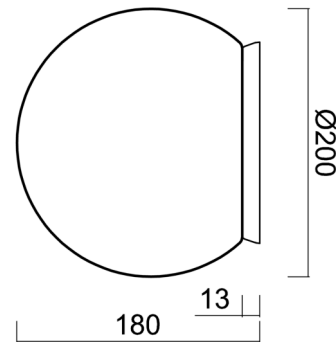

STYX 1

LED-5L05E500BD1/192 B DALI 3K#

WWW.OSMONT.CZ

STYX 1

Product code: STY71015

Type: LED-5L05E500BD1/192 B DALI 3K#

Short description of the luminaire: White surface-mounted LED light ON/OFF with TRIPLEX OPAL glass shade.

Technical

Types of luminaires	Dimmable
Mounting type	surface mounted
Base material	polycarbonate
Shade material	three-layer glass TRIPLEX OPAL
Base color	white Ral9003
Shade color	white
Holding the shade	bayonet
Mounting location	ceiling/wall
Width	200 mm
Length	200 mm
Height	180 mm
Diameter	ø 200 mm
mounting holes (diameter)	4xø5mm
Installation wire (diameter)	2xø16mm
Energy Class	D
Impact strength	IK01
Operating temperature	from -20°C to +30°C

Eulum data for calculation programs are available at www.osmont.cz.

Logistic

EAN	8591728137250
Weight NTTO	1.3 Kg
Weight BTTO	1.5 Kg
Number of cartons	1 pcs
Package volume	0.009 m ³
Package 1 width	0.21 m
Package 1 length	0.21 m
Package 1 height	0.205 m
Warranty*	60 months

Lampshade

Product code	Name	Color	Description	Picture	Drawing
20092	192	white		