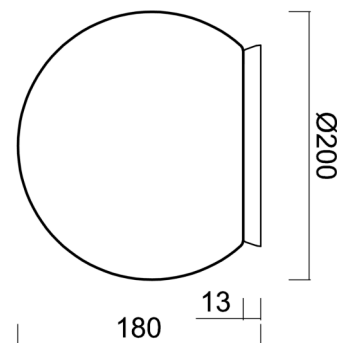

Technical

Types of luminaires	Classic on/off
Mounting type	surface mounted
Base material	polycarbonate
Shade material	three-layer glass TRIPLEX OPAL
Base color	polished brass
Shade color	white
Holding the shade	bayonet
Mounting location	ceiling/wall
Width	200 mm
Length	200 mm
Height	180 mm
Diameter	ø 200 mm
mounting holes (diameter)	4xø5mm
Installation wire (diameter)	2xø16mm
Energy Class	D
Impact strength	IK01
Operating temperature	from -20°C to +30°C

Eulum data for calculation programs are available at www.osmont.cz.

Logistic

EAN	8591728136994
Weight NTTO	1.3 Kg
Weight BTTO	1.5 Kg
Number of cartons	1 pcs
Package volume	0.009 m ³
Package 1 width	0.21 m
Package 1 length	0.21 m
Package 1 height	0.205 m
Warranty*	60 months

Lampshade

Product code	Name	Color	Description	Picture	Drawing
20092	192	white		