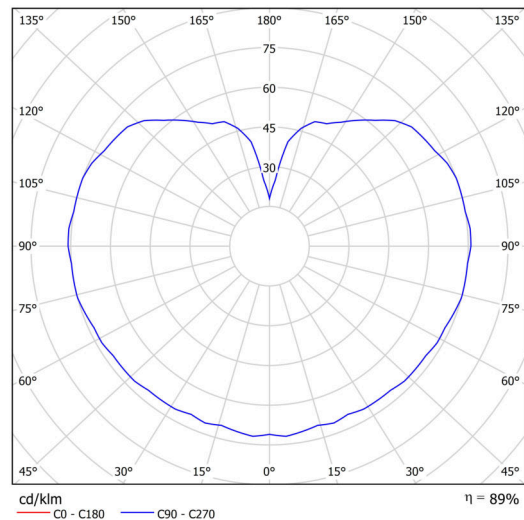

Luminous

Blue light hazard	Risk group 0

Eulum data for calculation programs are available at www.osmont.cz.