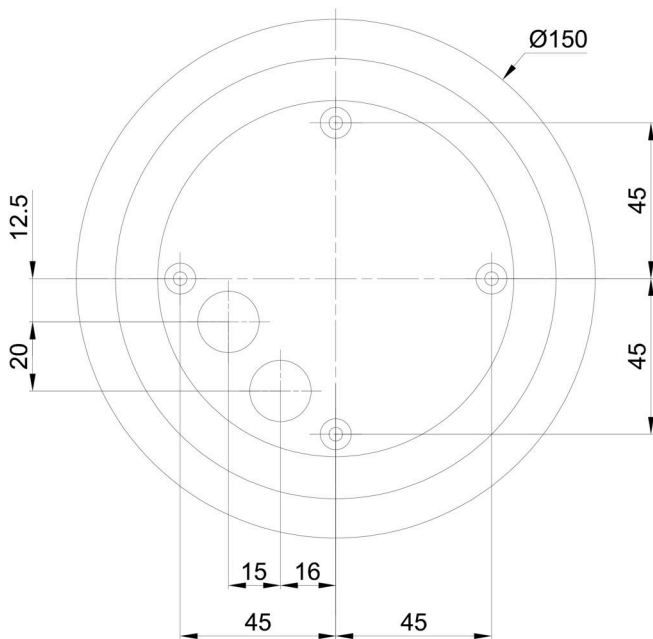

Types of luminaires	Classic on/off
Mounting type	surface mounted
Base material	polycarbonate
Shade material	three-layer glass TRIPLEX OPAL
Base color	silver Ral9006
Shade color	white
Holding the shade	bayonet
Mounting location	ceiling/wall
Width	200 mm
Length	200 mm
Height	180 mm
Diameter	ø 200 mm
mounting holes (diameter)	4xø5mm
Installation wire (diameter)	2xø16mm
Impact strength	IK01
Operating temperature	from -20°C to +30°C

Eulum data for calculation programs are available at www.osmont.cz.

Logistic

EAN	8591728449803
Weight NTTO	1 Kg
Weight BTTO	1.2 Kg
Number of cartons	1 pcs
Package volume	0.009 m ³
Package 1 width	0.21 m
Package 1 length	0.21 m
Package 1 height	0.205 m
Warranty*	60 months

*The warranty for the batteries is valid for 12 months from the date of purchase.

Installation dimensions:

Additional assortment:

Base for surface mounting

Product code	Name	Color	Description	Picture	Drawing
33521	BD1/BP 2-1	white Ral9003			

Lampshade

Product code	Name	Color	Description	Picture	Drawing
20092	192	white		