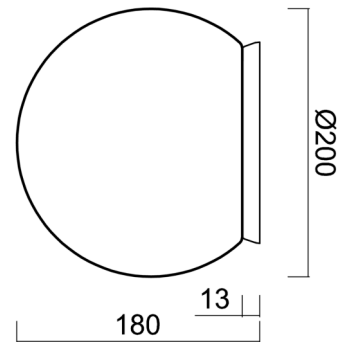

STYX 1

IN-12BD1/192 S*

WWW.OSMONT.CZ

STYX 1

Product code: STY44980

Type: IN-12BD1/192 S*

Short description of the luminaire: White surface-mounted E27 light ON/OFF with TRIPLEX OPAL glass shade.

Technical

Types of luminaires	Classic on/off
Mounting type	surface mounted
Base material	polycarbonate
Shade material	three-layer glass TRIPLEX OPAL
Base color	silver Ral9006
Shade color	white
Holding the shade	bayonet
Mounting location	ceiling/wall
Width	200 mm
Length	200 mm
Height	180 mm
Diameter	ø 200 mm
mounting holes (diameter)	4xø5mm
Installation wire (diameter)	2xø16mm
Impact strength	IK01
Operating temperature	from -20°C to +30°C

Eulum data for calculation programs are available at www.osmont.cz.

Logistic

EAN	8591728449803
Weight NTTO	1 Kg
Weight BTTO	1.2 Kg
Number of cartons	1 pcs
Package volume	0.009 m ³
Package 1 width	0.21 m
Package 1 length	0.21 m
Package 1 height	0.205 m
Warranty*	60 months

Lampshade

Product code	Name	Color	Description	Picture	Drawing
20092	192	white		