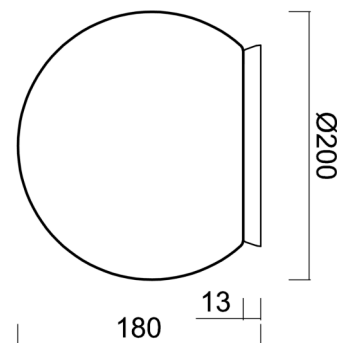

STYX 1

IN-12BD1/192 B*

WWW.OSMONT.CZ

STYX 1

Product code: STY43971

Type: IN-12BD1/192 B*

Short description of the luminaire: White surface-mounted E27 light ON/OFF with TRIPLEX OPAL glass shade.

Technical

Types of luminaires	Classic on/off
Mounting type	surface mounted
Base material	polycarbonate
Shade material	three-layer glass TRIPLEX OPAL
Base color	white Ral9003
Shade color	white
Holding the shade	bayonet
Mounting location	ceiling/wall
Width	200 mm
Length	200 mm
Height	180 mm
Diameter	ø 200 mm
mounting holes (diameter)	4xø5mm
Installation wire (diameter)	2xø16mm
Impact strength	IK01
Operating temperature	from -20°C to +30°C

Eulum data for calculation programs are available at www.osmont.cz.

Logistic

EAN	8591728439712
Weight NTTO	1 Kg
Weight BTTO	1.2 Kg
Number of cartons	1 pcs
Package volume	0.009 m ³
Package 1 width	0.21 m
Package 1 length	0.21 m
Package 1 height	0.205 m
Warranty*	60 months

Lampshade

Product code	Name	Color	Description	Picture	Drawing
20092	192	white		