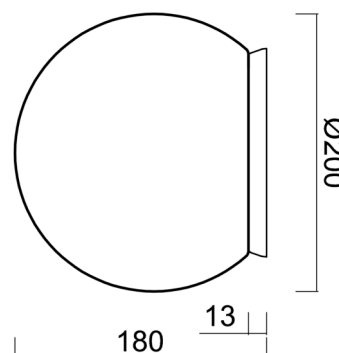

## Technical

Types of luminaires	Dimmable
Mounting type	surface mounted
Base material	polycarbonate
Shade material	polyethylene
Base color	polished brass
Shade color	white
Holding the shade	bayonet
Mounting location	ceiling/wall
Width	200 mm
Length	200 mm
Height	200 mm
Diameter	ø 200 mm
mounting holes (diameter)	4xø5mm
Installation wire (diameter)	2xø16mm
Energy Class	D
Impact strength	IK10
Operating temperature	from -20°C to +30°C

Eulum data for calculation programs are available at [www.osmont.cz](http://www.osmont.cz).

Logistic

EAN	8591728136642
Weight NTTO	1.3 Kg
Weight BTTO	1.5 Kg
Number of cartons	1 pcs
Package volume	0.009 m <sup>3</sup>
Package 1 width	0.21 m
Package 1 length	0.21 m
Package 1 height	0.205 m
Warranty*	60 months