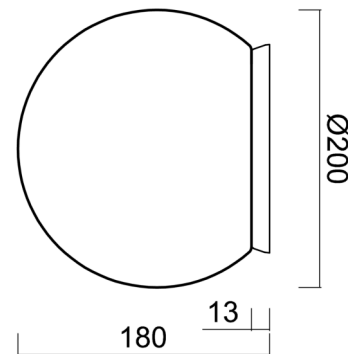

Technical

Types of luminaires	Dimmable
Mounting type	surface mounted
Base material	polycarbonate
Shade material	polyethylene
Base color	silver Ral9006
Shade color	white
Holding the shade	bayonet
Mounting location	ceiling/wall
Width	200 mm
Length	200 mm
Height	200 mm
Diameter	ø 200 mm
mounting holes (diameter)	4xø5mm
Installation wire (diameter)	2xø16mm
Energy Class	D
Impact strength	IK10
Operating temperature	from -20°C to +30°C

Eulum data for calculation programs are available at www.osmont.cz.

Logistic

EAN	8591728136628
Weight NTTO	1.3 Kg
Weight BTTO	1.5 Kg
Number of cartons	1 pcs
Package volume	0.009 m ³
Package 1 width	0.21 m
Package 1 length	0.21 m
Package 1 height	0.205 m
Warranty*	60 months

Lampshade

Product code	Name	Color	Description	Picture	Drawing
20595	PE01	white		