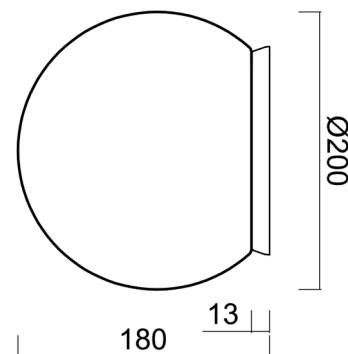

SKAT 1

LED-5L05E500BD1/PE01 B DALI 4K#

WWW.OSMONT.CZ

SKAT 1

Product code: SKA71525

Type: LED-5L05E500BD1/PE01 B DALI 4K#

Short description of the luminaire: White surface-mounted LED light ON/OFF with TRIPLEX OPAL glass shade.

Technical

Types of luminaires	Dimmable
Mounting type	surface mounted
Base material	polycarbonate
Shade material	polyethylene
Base color	white Ra9003
Shade color	white
Holding the shade	bayonet
Mounting location	ceiling/wall
Width	200 mm
Length	200 mm
Height	200 mm
Diameter	ø 200 mm
mounting holes (diameter)	4xø5mm
Installation wire (diameter)	2xø16mm
Energy Class	D
Impact strength	IK10
Operating temperature	from -20°C to +30°C

Eulum data for calculation programs are available at www.osmont.cz.

Logistic

EAN	8591728136604
Weight NTTO	1.3 Kg
Weight BTTO	1.5 Kg
Number of cartons	1 pcs
Package volume	0.009 m ³
Package 1 width	0.21 m
Package 1 length	0.21 m
Package 1 height	0.205 m
Warranty*	60 months

Lampshade

Product code	Name	Color	Description	Picture	Drawing
20595	PE01	white		