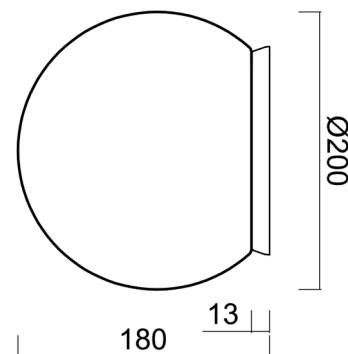

# SKAT 1

Product code: SKA71029

Type: LED-5L05E500BD1/PE01 MS DALI 3K#

Short description of the luminaire: Brass surface-mounted LED light ON/OFF with TRIPLEX OPAL glass shade.

## Technical

Types of luminaires	Dimmable
Mounting type	surface mounted
Base material	polycarbonate
Shade material	polyethylene
Base color	polished brass
Shade color	white
Holding the shade	bayonet
Mounting location	ceiling/wall
Width	200 mm
Length	200 mm
Height	200 mm
Diameter	ø 200 mm
mounting holes (diameter)	4xø5mm
Installation wire (diameter)	2xø16mm
Energy Class	D
Impact strength	IK10
Operating temperature	from -20°C to +30°C

Eulum data for calculation programs are available at [www.osmont.cz](http://www.osmont.cz).

Logistic

EAN	8591728136598
Weight NTTO	1.3 Kg
Weight BTTO	1.5 Kg
Number of cartons	1 pcs
Package volume	0.009 m <sup>3</sup>
Package 1 width	0.21 m
Package 1 length	0.21 m
Package 1 height	0.205 m
Warranty*	60 months