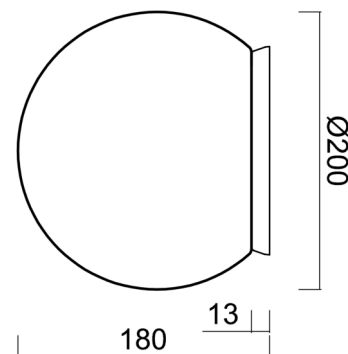

SKAT 1

LED-5L05E500BD1/PE01 CR DALI 3K#

WWW.OSMONT.CZ

SKAT 1

Product code: SKA71028

Type: LED-5L05E500BD1/PE01 CR DALI 3K#

Short description of the luminaire: Chrome surface-mounted LED light ON/OFF with TRIPLEX OPAL glass shade.

Technical

Types of luminaires	Dimmable
Mounting type	surface mounted
Base material	polycarbonate
Shade material	polyethylene
Base color	chrome
Shade color	white
Holding the shade	bayonet
Mounting location	ceiling/wall
Width	200 mm
Length	200 mm
Height	200 mm
Diameter	ø 200 mm
mounting holes (diameter)	4xø5mm
Installation wire (diameter)	2xø16mm
Energy Class	D
Impact strength	IK10
Operating temperature	from -20°C to +30°C

Eulum data for calculation programs are available at www.osmont.cz.

Logistic

EAN	8591728136581
Weight NTTO	1.3 Kg
Weight BTTO	1.5 Kg
Number of cartons	1 pcs
Package volume	0.009 m ³
Package 1 width	0.21 m
Package 1 length	0.21 m
Package 1 height	0.205 m
Warranty*	60 months

Lampshade

Product code	Name	Color	Description	Picture	Drawing
20595	PE01	white		