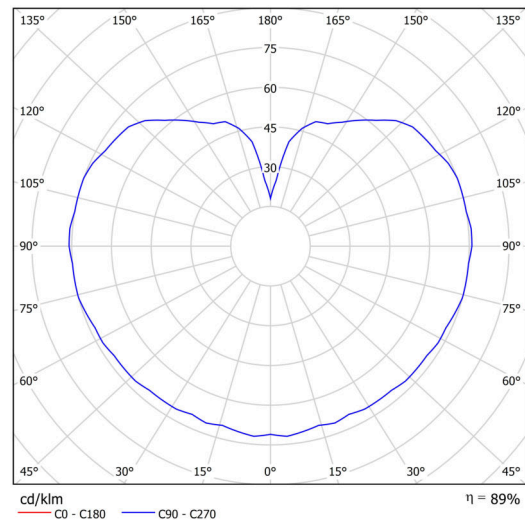

Luminous

Lum. flux of luminaire	1130 lm
Lum. flux of light source	1280 lm
Luminaire efficacy	141 lm/W
Temperature	4000 K
Rated life time LED L80/B10	100000 hours
CRI	Ra80
MacAdam	3
Blue light hazard	Risk group 0