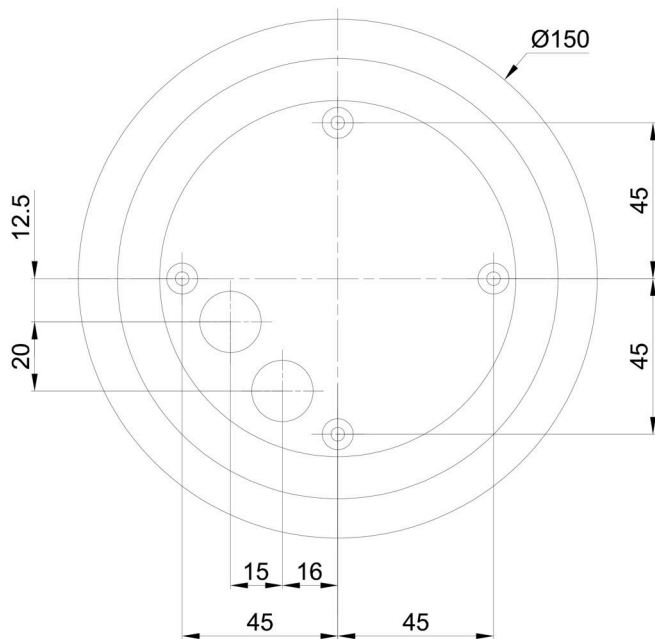

Logistic

EAN	8591728136437
Weight NTTO	1.3 Kg
Weight BTTO	1.5 Kg
Number of cartons	1 pcs
Package volume	0.009 m³
Package 1 width	0.21 m
Package 1 length	0.21 m
Package 1 height	0.205 m
Warranty*	60 months

*The warranty for the batteries is valid for 12 months from the date of purchase.

Installation dimensions: