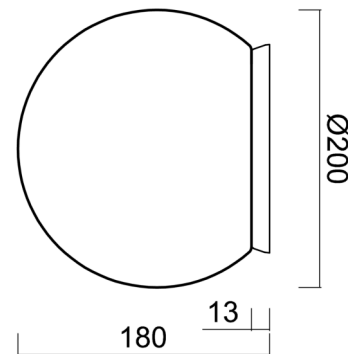

SKAT 1

LED-5L05E500BD1/PE01 CR 4K#

WWW.OSMONT.CZ

SKAT 1

Product code: SKA68913

Type: LED-5L05E500BD1/PE01 CR 4K#

Short description of the luminaire: Chrome surface-mounted LED light ON/OFF and polyethylene shade.

Technical

Types of luminaires	Classic on/off
Mounting type	surface mounted
Base material	polycarbonate
Shade material	polyethylene
Base color	chrome
Shade color	white
Holding the shade	bayonet
Mounting location	ceiling/wall
Width	200 mm
Length	200 mm
Height	200 mm
Diameter	ø 200 mm
mounting holes (diameter)	4xø5mm
Installation wire (diameter)	2xø16mm
Energy Class	D
Impact strength	IK10
Operating temperature	from -20°C to +30°C

Eulum data for calculation programs are available at www.osmont.cz.

Logistic

EAN	8591728136437
Weight NTTO	1.3 Kg
Weight BTTO	1.5 Kg
Number of cartons	1 pcs
Package volume	0.009 m ³
Package 1 width	0.21 m
Package 1 length	0.21 m
Package 1 height	0.205 m
Warranty*	60 months

Lampshade

Product code	Name	Color	Description	Picture	Drawing
20595	PE01	white		