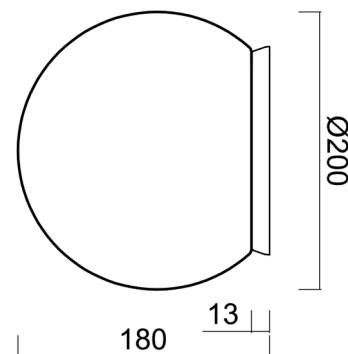

Technical

Types of luminaires	Classic on/off
Mounting type	surface mounted
Base material	polycarbonate
Shade material	polyethylene
Base color	silver Ral9006
Shade color	white
Holding the shade	bayonet
Mounting location	ceiling/wall
Width	200 mm
Length	200 mm
Height	200 mm
Diameter	ø 200 mm
mounting holes (diameter)	4xø5mm
Installation wire (diameter)	2xø16mm
Energy Class	D
Impact strength	IK10
Operating temperature	from -20°C to +30°C

Eulum data for calculation programs are available at www.osmont.cz.

Logistic

EAN	8591728136420
Weight NTTO	1.3 Kg
Weight BTTO	1.5 Kg
Number of cartons	1 pcs
Package volume	0.009 m ³
Package 1 width	0.21 m
Package 1 length	0.21 m
Package 1 height	0.205 m
Warranty*	60 months

Lampshade

Product code	Name	Color	Description	Picture	Drawing
20595	PE01	white		