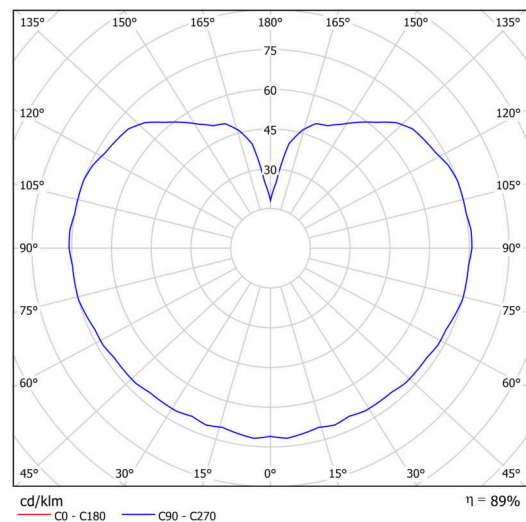

Technical

Types of luminaires	Classic on/off
Mounting type	surface mounted
Base material	polycarbonate
Shade material	polyethylene
Base color	chrome
Shade color	white
Holding the shade	bayonet
Mounting location	ceiling/wall
Width	200 mm
Length	200 mm
Height	200 mm
Diameter	ø 200 mm
mounting holes (diameter)	4xø5mm
Installation wire (diameter)	2xø16mm
Energy Class	D
Impact strength	IK10
Operating temperature	from -20°C to +30°C

Luminous

Lum. flux of luminaire	1080 lm
Lum. flux of light source	1230 lm
Luminaire efficacy	135 lm/W
Temperature	3000 K
Rated life time LED L80/B10	100000 hours
CRI	Ra80
MacAdam	3
Blue light hazard	Risk group 0