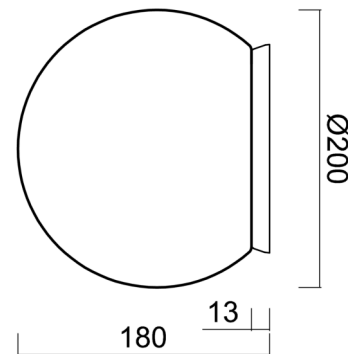

SKAT 1

LED-5L05E500BD1/PE01 CR 3K#

WWW.OSMONT.CZ

SKAT 1

Product code: SKA68413

Type: LED-5L05E500BD1/PE01 CR 3K#

Short description of the luminaire: Chrome surface-mounted LED light ON/OFF and polyethylene shade.

Technical

Types of luminaires	Classic on/off
Mounting type	surface mounted
Base material	polycarbonate
Shade material	polyethylene
Base color	chrome
Shade color	white
Holding the shade	bayonet
Mounting location	ceiling/wall
Width	200 mm
Length	200 mm
Height	200 mm
Diameter	ø 200 mm
mounting holes (diameter)	4xø5mm
Installation wire (diameter)	2xø16mm
Energy Class	D
Impact strength	IK10
Operating temperature	from -20°C to +30°C

Eulum data for calculation programs are available at www.osmont.cz.

Logistic

EAN	8591728136284
Weight NTTO	1.3 Kg
Weight BTTO	1.5 Kg
Number of cartons	1 pcs
Package volume	0.009 m ³
Package 1 width	0.21 m
Package 1 length	0.21 m
Package 1 height	0.205 m
Warranty*	60 months

Lampshade

Product code	Name	Color	Description	Picture	Drawing
20595	PE01	white		