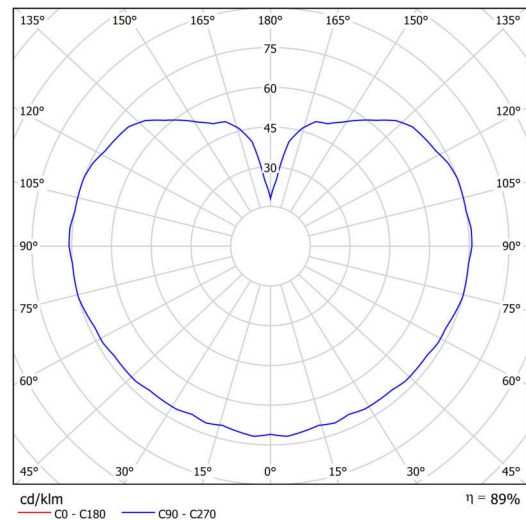

Luminous

Blue light hazard	Risk group 0

Eulum data for calculation programs are available at www.osmont.cz.