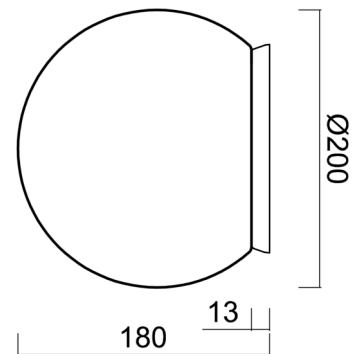

# SKAT 1

Product code: SKA40131

Type: IN-12BD1/PE01 C\*

Short description of the luminaire: Black surface-mounted E27 light ON/OFF and polyethylene shade.

## Technical

Types of luminaires	Classic on/off
Mounting type	surface mounted
Base material	polycarbonate
Shade material	polyethylene
Base color	black Ral9005
Shade color	white
Holding the shade	bayonet
Mounting location	ceiling/wall
Width	200 mm
Length	200 mm
Height	200 mm
Diameter	ø 200 mm
mounting holes (diameter)	4xø5mm
Installation wire (diameter)	2xø16mm
Impact strength	IK10
Operating temperature	from -20°C to +30°C

## Luminous

Blue light hazard	Risk group 0
-------------------	--------------

Eulum data for calculation programs are available at [www.osmont.cz](http://www.osmont.cz).

Logistic

EAN	8591728401313
Weight NTTO	1.5 Kg
Weight BTTO	1.7 Kg
Number of cartons	1 pcs
Package volume	0.009 m <sup>3</sup>
Package 1 width	0.21 m
Package 1 length	0.21 m
Package 1 height	0.205 m
Warranty*	60 months