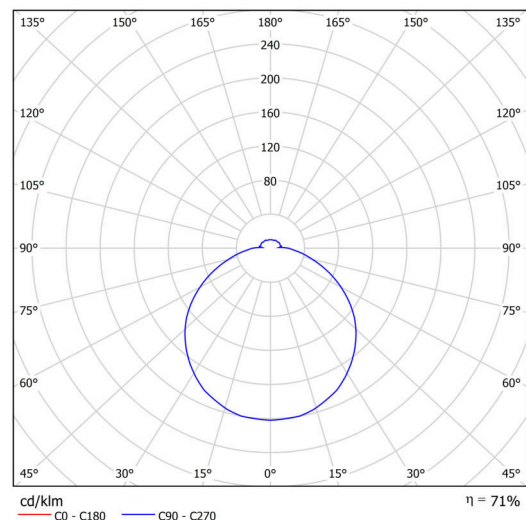

Luminous

Lum. flux of luminaire	1480 lm
Lum. flux of light source	2080 lm
Lum. flux of light source in emergency mode	150 lm
Luminaire efficacy	113 lm/W
Temperature	4000 K
Rated life time LED L80/B10	100000 hours
CRI	Ra80
MacAdam	3
Blue light hazard	Risk group 0