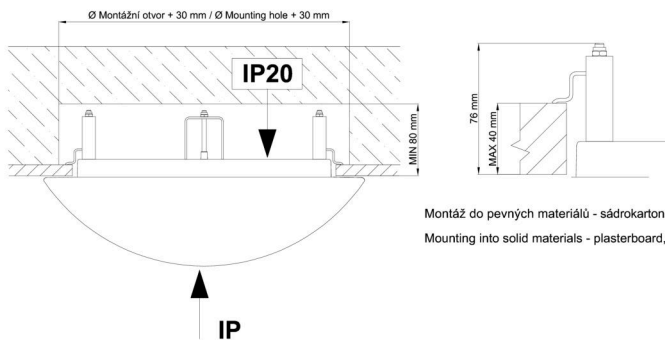

Technical

Types of luminaires	Emergency combined
Mounting type	semi-recessed
Base material	steel
Shade material	opal polycarbonate
Base color	white Ra9003
Shade color	white
Holding the shade	folding system
Mounting location	ceiling/wall
Width	300 mm
Length	300 mm
Height	68 mm
Diameter	ø 300 mm
mounting holes (diameter)	none
Installation wire (diameter)	2xØ16mm
Energy Class	D
Impact strength	IK10
Operating temperature	from 0°C to +30°C

TECHNICAL SHEET

Eulum data for calculation programs are available at www.osmont.cz.

Logistic

EAN	8591728135546
Weight NTTO	1.9 Kg
Weight BTTO	2.2 Kg
Number of cartons	1 pcs
Package volume	0.02 m ³
Package 1 width	0.305 m
Package 1 length	0.305 m
Package 1 height	0.21 m
Warranty*	60 months

*The warranty for the batteries is valid for 12 months from the date of purchase.

Installation dimensions:

Svítlidlo nesmí být z horní strany zakryto izolací.
Luminaire must not be covered with insulating matting.

Rozměry dutiny pro vestavné svítidlo [mm]:
Dimensions of cavity for recessed luminaire [mm]:

Montáž do pevných materiálů - sádkarton, dřevo.
Mounting into solid materials - plasterboard, wood.

Additional assortment: