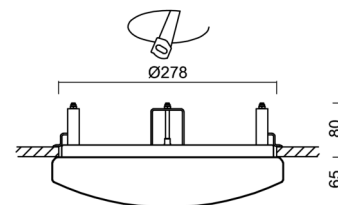

SAGITA V1

LED-1L14E500KNV62/PC52/NK1W 4K#

WWW.OSMONT.CZ

SAGITA V1

Product code: SAG68678

Type: LED-1L14E500KNV62/PC52/NK1W 4K#

Short description of the luminaire: White semi-recessed LED light with emergency unit combined and polycarbonate shade.

Technical

Types of luminaires	Emergency combined
Mounting type	semi-recessed
Base material	steel
Shade material	opal polycarbonate
Base color	white Ra9003
Shade color	white
Holding the shade	folding system
Mounting location	ceiling/wall
Width	300 mm
Length	300 mm
Height	68 mm
Diameter	ø 300 mm
mounting holes (diameter)	none
Installation wire (diameter)	2xØ16mm
Energy Class	D
Impact strength	IK10
Operating temperature	from 0°C to +30°C

TECHNICAL SHEET

Eulum data for calculation programs are available at www.osmont.cz.

Logistic

EAN	8591728135546
Weight NTTO	1.9 Kg
Weight BTTO	2.2 Kg
Number of cartons	1 pcs
Package volume	0.02 m ³
Package 1 width	0.305 m
Package 1 length	0.305 m
Package 1 height	0.21 m
Warranty*	60 months