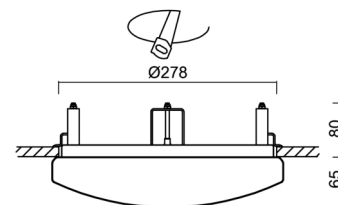

## Technical

Types of luminaires	Dimmable
Mounting type	semi-recessed
Base material	steel
Shade material	opal polycarbonate
Base color	white Ra9003
Shade color	white
Holding the shade	folding system
Mounting location	ceiling/wall
Width	300 mm
Length	300 mm
Height	68 mm
Diameter	ø 300 mm
mounting holes (diameter)	none
Installation wire (diameter)	2xØ16mm
Energy Class	D
Impact strength	IK10
Operating temperature	from -20°C to +30°C