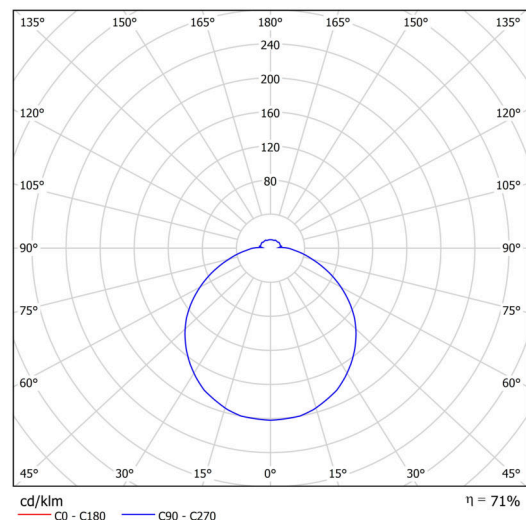

Luminous

Lum. flux of luminaire	1480 lm
Lum. flux of light source	2080 lm
Luminaire efficacy	113 lm/W
Temperature	4000 K
Rated life time LED L80/B10	100000 hours
CRI	Ra80
MacAdam	3
Blue light hazard	Risk group 0