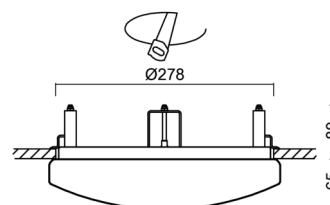

## Technical

Types of luminaires	Classic on/off
Mounting type	semi-recessed
Base material	steel
Shade material	opal polycarbonate
Base color	white Ra9003
Shade color	white
Holding the shade	folding system
Mounting location	ceiling/wall
Width	300 mm
Length	300 mm
Height	68 mm
Diameter	ø 300 mm
mounting holes (diameter)	none
Installation wire (diameter)	2xØ16mm
Energy Class	D
Impact strength	IK10
Operating temperature	from -20°C to +30°C