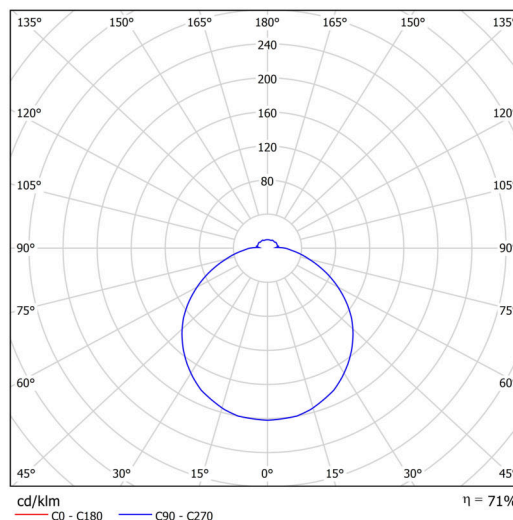

Luminous

Lum. flux of luminaire	1480 lm
Lum. flux of light source	2080 lm
Luminaire efficacy	113 lm/W
Temperature	4000 K
Rated life time LED L80/B10	100000 hours
CRI	Ra80
MacAdam	3
Blue light hazard	Risk group 0