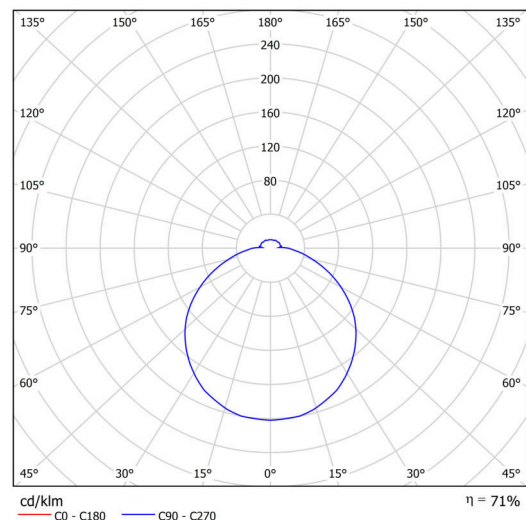

Luminous

Lum. flux of luminaire	1420 lm
Lum. flux of light source	2000 lm
Lum. flux of light source in emergency mode	150 lm
Luminaire efficacy	109 lm/W
Temperature	3000 K
Rated life time LED L80/B10	100000 hours
CRI	Ra80
MacAdam	3
Blue light hazard	Risk group 0