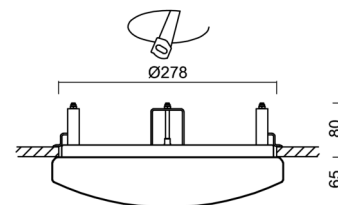

SAGITA V1

LED-1L14E500KNV62/PC52/NK1W 3K#

WWW.OSMONT.CZ

SAGITA V1

Product code: SAG68178

Type: LED-1L14E500KNV62/PC52/NK1W 3K#

Short description of the luminaire: White semi-recessed LED light with emergency unit combined and polycarbonate shade.

Technical

Types of luminaires	Emergency combined
Mounting type	semi-recessed
Base material	steel
Shade material	opal polycarbonate
Base color	white Ra9003
Shade color	white
Holding the shade	folding system
Mounting location	ceiling/wall
Width	300 mm
Length	300 mm
Height	68 mm
Diameter	Ø 300 mm
mounting holes (diameter)	none
Installation wire (diameter)	2xØ16mm
Energy Class	D
Impact strength	IK10
Operating temperature	from 0°C to +30°C

TECHNICAL SHEET

Eulum data for calculation programs are available at www.osmont.cz.

Logistic

EAN	8591728135287
Weight NTTO	1.9 Kg
Weight BTTO	2.2 Kg
Number of cartons	1 pcs
Package volume	0.02 m ³
Package 1 width	0.305 m
Package 1 length	0.305 m
Package 1 height	0.21 m
Warranty*	60 months