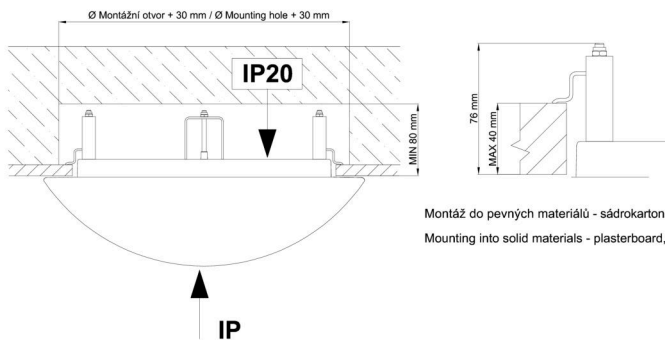

Technical

Types of luminaires	Emergency combined
Mounting type	semi-recessed
Base material	steel
Shade material	opal polycarbonate
Base color	white Ra9003
Shade color	white
Holding the shade	folding system
Mounting location	ceiling/wall
Width	300 mm
Length	300 mm
Height	68 mm
Diameter	Ø 300 mm
mounting holes (diameter)	none
Installation wire (diameter)	2xØ16mm
Energy Class	D
Impact strength	IK10
Operating temperature	from 0°C to +30°C

TECHNICAL SHEET

Eulum data for calculation programs are available at www.osmont.cz.

Logistic

EAN	8591728135287
Weight NTTO	1.9 Kg
Weight BTTO	2.2 Kg
Number of cartons	1 pcs
Package volume	0.02 m ³
Package 1 width	0.305 m
Package 1 length	0.305 m
Package 1 height	0.21 m
Warranty*	60 months

*The warranty for the batteries is valid for 12 months from the date of purchase.

Installation dimensions:

Svítlidlo nesmí být z horní strany zakryto izolací.
Luminaire must not be covered with insulating matting.

Rozměry dutiny pro vestavné svítidlo [mm]:
Dimensions of cavity for recessed luminaire [mm]:

Montáž do pevných materiálů - sádkartón, dřevo.
Mounting into solid materials - plasterboard, wood.

Additional assortment: