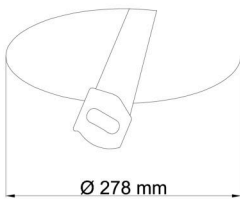

Installation dimensions: