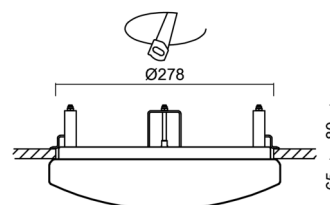

## Technical

Types of luminaires	Tunable White
Mounting type	semi-recessed
Base material	steel
Shade material	opal polycarbonate
Base color	white Ra9003
Shade color	white
Holding the shade	folding system
Mounting location	ceiling/wall
Width	300 mm
Length	300 mm
Height	68 mm
Diameter	ø 300 mm
mounting holes (diameter)	none
Installation wire (diameter)	2xø16mm
Energy Class	D
Impact strength	IK10
Operating temperature	from -20°C to +30°C