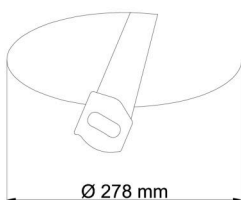

Logistic

EAN	8591728134754
Weight NTTO	1.75 Kg
Weight BTTO	2.05 Kg
Number of cartons	1 pcs
Package volume	0.02 m³
Package 1 width	0.305 m
Package 1 length	0.305 m
Package 1 height	0.21 m
Warranty*	60 months

*The warranty for the batteries is valid for 12 months from the date of purchase.

Installation dimensions: