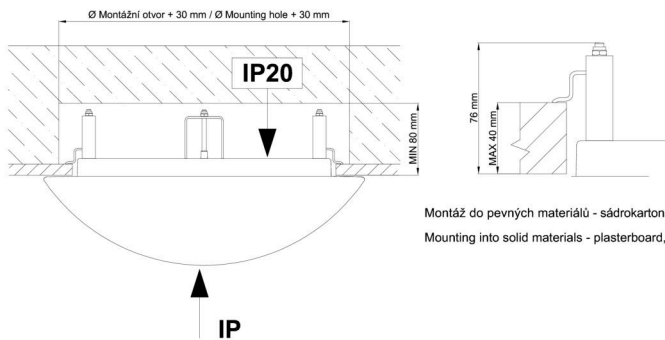

## Technical

Types of luminaires	Tunable White
Mounting type	semi-recessed
Base material	steel
Shade material	opal polycarbonate
Base color	white Ra9003
Shade color	white
Holding the shade	folding system
Mounting location	ceiling/wall
Width	300 mm
Length	300 mm
Height	68 mm
Diameter	ø 300 mm
mounting holes (diameter)	none
Installation wire (diameter)	2xø16mm
Energy Class	D
Impact strength	IK10
Operating temperature	from -20°C to +30°C

Eulum data for calculation programs are available at [www.osmont.cz](http://www.osmont.cz).

Logistic

EAN	8591728134754
Weight NTTO	1.75 Kg
Weight BTTO	2.05 Kg
Number of cartons	1 pcs
Package volume	0.02 m <sup>3</sup>
Package 1 width	0.305 m
Package 1 length	0.305 m
Package 1 height	0.21 m
Warranty*	60 months

\*The warranty for the batteries is valid for 12 months from the date of purchase.

Installation dimensions:

Svítlidlo nesmí být z horní strany zakryto izolací.  
Luminaire must not be covered with insulating matting.

Rozměry dutiny pro vestavné svítidlo [mm]:  
Dimensions of cavity for recessed luminaire [mm]:

Montáž do pevných materiálů - sádkartón, dřevo.  
Mounting into solid materials - plasterboard, wood.