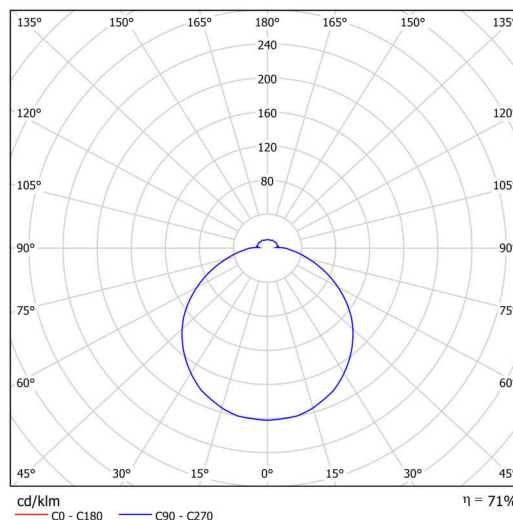

Luminous

Lum. flux of luminaire	1920 lm
Lum. flux of light source	2710 lm
Luminaire efficacy	106 lm/W
Temperature	2700-6500 K
Rated life time LED L80/B10	100000 hours
CRI	Ra80
MacAdam	3
Blue light hazard	Risk group 0

Eulum data for calculation programs are available at www.osmont.cz.