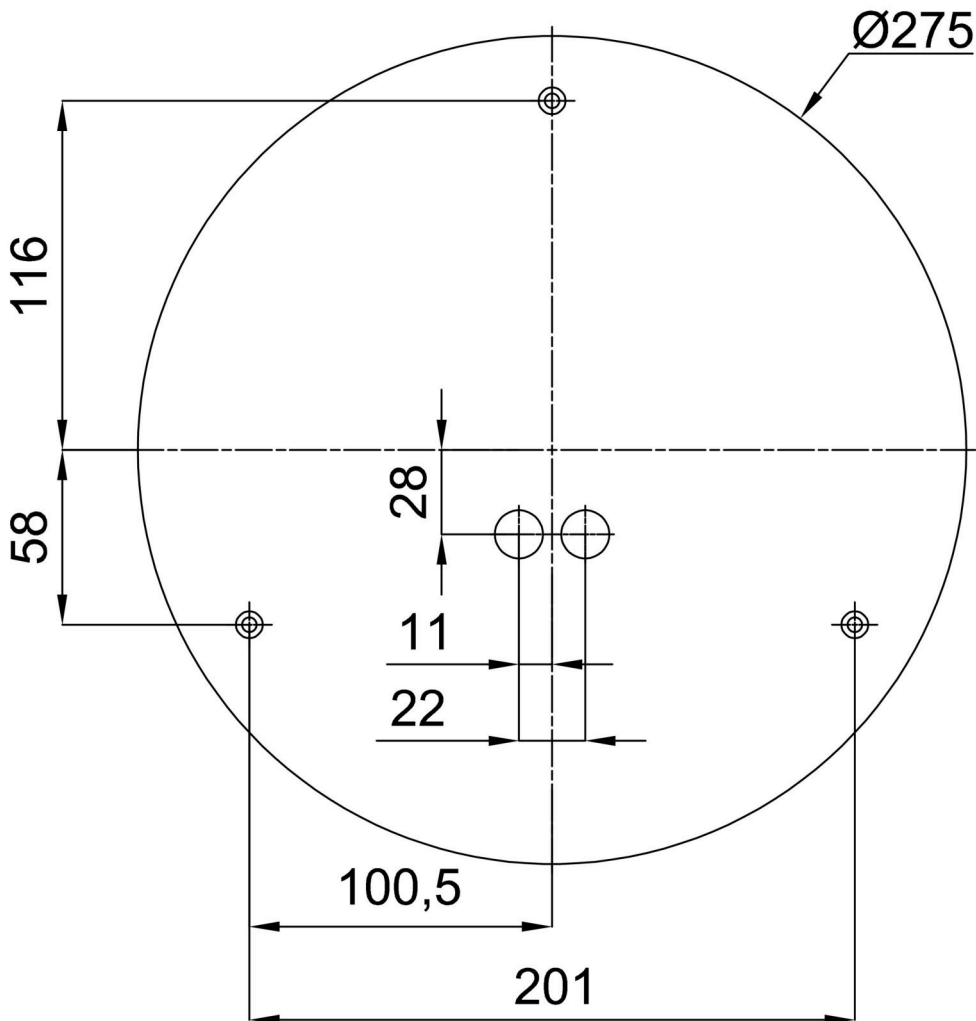

TECHNICAL SHEET

Multipower

Possibility of output adjustment by the user (DIP switch on the current source).

I [mA]	700	600	500	400	
[%]	100	86	71	57	

Logistic

EAN	8591728135812
Weight NTTO	0.95 Kg
Weight BTTO	1.25 Kg
Number of cartons	1 pcs
Package volume	0.011 m³
Package 1 width	0.3 m
Package 1 length	0.285 m
Package 1 height	0.13 m
Warranty*	60 months

*The warranty for the batteries is valid for 12 months from the date of purchase.

Installation dimensions: