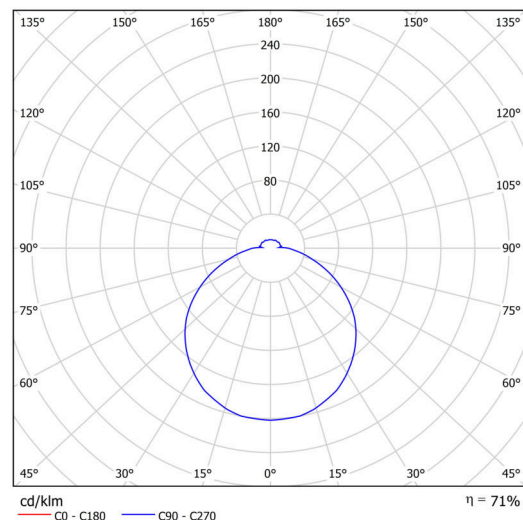

Luminous

Lum. flux of luminaire	1910/2000 lm
Lum. flux of light source	2690/2810 lm
Luminaire efficacy	106 lm/W
Temperature	3000/4000 K
Rated life time LED L80/B10	100000 hours
CRI	Ra80
MacAdam	3
Blue light hazard	Risk group 0