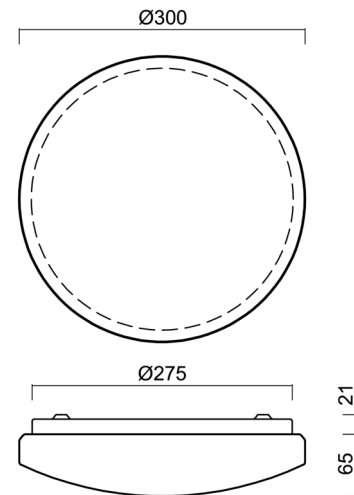

SAGITA 1

LED-1L14EMP700KN62/PC52 NK3HST HF 4K#

WWW.OSMONT.CZ

SAGITA 1

Product code: SAG68757

Type: LED-1L14EMP700KN62/PC52 NK3HST HF 4K#

Short description of the luminaire: White colour | ceiling or wall LED light with emergency backup combined (with Self-test) with HF sensor | multipower driver | opal polycarbonate shade (PC)

Technical

Types of luminaires	Emergency combined + sensor
Mounting type	surface mounted
Base material	steel
Shade material	opal polycarbonate
Base color	white Ral9003
Shade color	white
Holding the shade	folding system
Mounting location	ceiling/wall
Width	300 mm
Length	300 mm
Height	81 mm
mounting holes (diameter)	3xØ5mm
Cable entrance	2xØ16mm
Energy Class	D
Impact strength	IK10
Operating temperature	from -20°C to +30°C