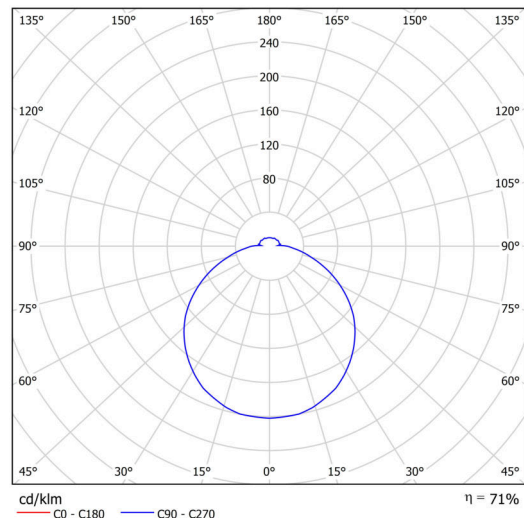

Luminous

Lum. flux of luminaire	2000 lm
Lum. flux of light source	2810 lm
Lum. flux of light source in emergency mode	200 lm
Temperature	4000 K
Rated life time LED L80/B10	100000 hours
CRI	Ra80
MacAdam	3
Blue light hazard	Risk group 0

Eulum data for calculation programs are available at www.osmont.cz.