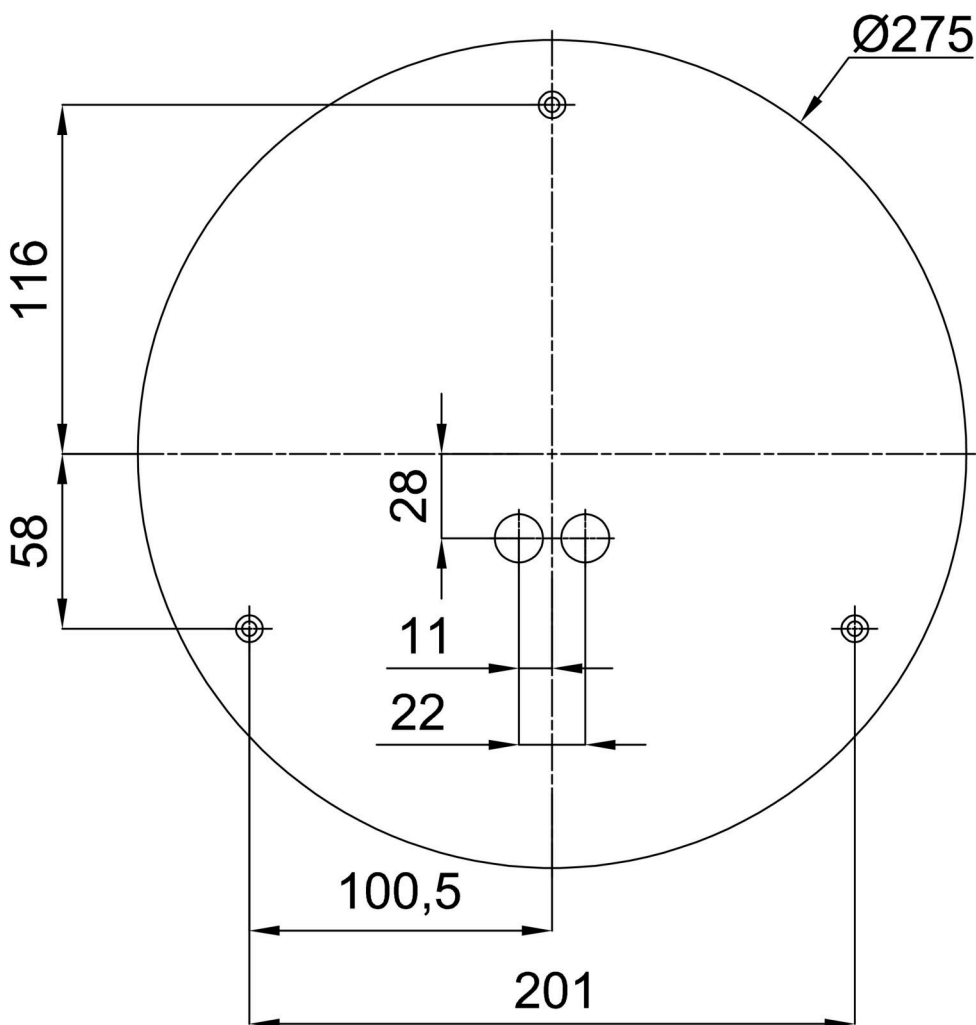

Technical

Types of luminaires	Emergency combined + sensor
Mounting type	surface mounted
Base material	steel
Shade material	opal polycarbonate
Base color	white Ral9003
Shade color	white
Holding the shade	folding system
Mounting location	ceiling/wall
Width	300 mm
Length	300 mm
Height	81 mm
mounting holes (diameter)	3xØ5mm
Cable entrance	2xØ16mm
Energy Class	D
Impact strength	IK10
Operating temperature	from -20°C to +30°C

Eulum data for calculation programs are available at www.osmont.cz.

Logistic

EAN	8591728159238
Weight NTTO	1.15 Kg
Weight BTTO	1.45 Kg
Number of cartons	1 pcs
Package volume	0.011 m ³
Package 1 width	0.285 m
Package 1 length	0.3 m
Package 1 height	0.13 m
Warranty*	60 months

*The warranty for the batteries is valid for 12 months from the date of purchase.

Installation dimensions:

Additional assortment:

Base for surface mounting

Product code	Name	Color	Description	Picture	Drawing
33501	KN6,K6/BP	white Ra19003	příslušenství		