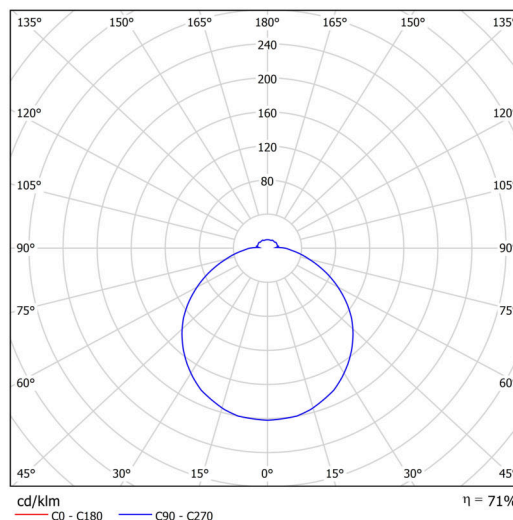

Luminous

Lum. flux of luminaire	1480 lm
Lum. flux of light source	2080 lm
Lum. flux of light source in emergency mode	200 lm
Temperature	4000 K
Rated life time LED L80/B10	100000 hours
CRI	Ra80
MacAdam	3
Blue light hazard	Risk group 0

Eulum data for calculation programs are available at www.osmont.cz.