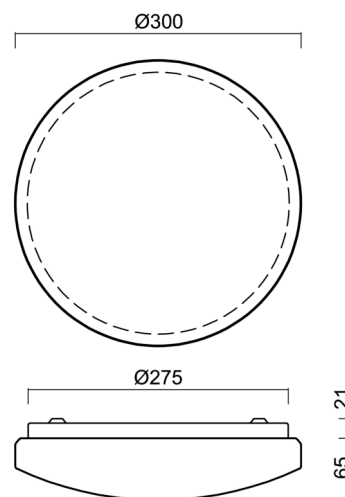

SAGITA 1

LED-1L14E500KN62/PC52 NK3HST HF 4K#

WWW.OSMONT.CZ

SAGITA 1

Product code: SAG68755

Type: LED-1L14E500KN62/PC52 NK3HST HF 4K#

Short description of the luminaire: White colour | ceiling or wall LED light with emergency backup combined (with Self-test) with HF sensor | opal polycarbonate shade (PC)

Technical

Types of luminaires	Emergency combined + sensor
Mounting type	surface mounted
Base material	steel
Shade material	opal polycarbonate
Base color	white Ral9003
Shade color	white
Holding the shade	folding system
Mounting location	ceiling/wall
Width	300 mm
Length	300 mm
Height	81 mm
mounting holes (diameter)	3xØ5mm
Cable entrance	2xØ16mm
Energy Class	D
Impact strength	IK10
Operating temperature	from -20°C to +30°C