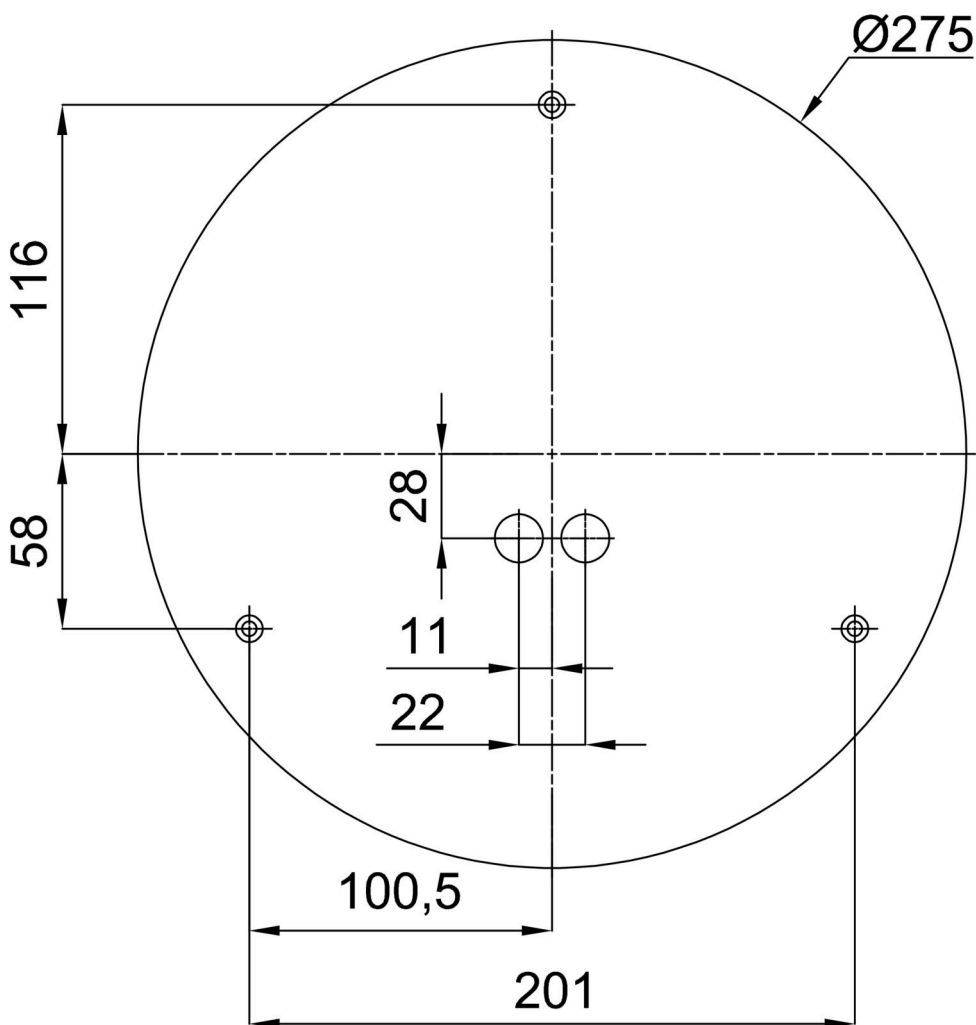

Technical

Types of luminaires	Emergency combined + sensor
Mounting type	surface mounted
Base material	steel
Shade material	opal polycarbonate
Base color	white Ral9003
Shade color	white
Holding the shade	folding system
Mounting location	ceiling/wall
Width	300 mm
Length	300 mm
Height	81 mm
mounting holes (diameter)	3xØ5mm
Cable entrance	2xØ16mm
Energy Class	D
Impact strength	IK10
Operating temperature	from -20°C to +30°C

Eulum data for calculation programs are available at www.osmont.cz.

Logistic

EAN	8591728159214
Weight NTTO	1.15 Kg
Weight BTTO	1.45 Kg
Number of cartons	1 pcs
Package volume	0.011 m ³
Package 1 width	0.285 m
Package 1 length	0.3 m
Package 1 height	0.13 m
Warranty*	60 months

*The warranty for the batteries is valid for 12 months from the date of purchase.

Installation dimensions:

Additional assortment:

Base for surface mounting

Product code	Name	Color	Description	Picture	Drawing
33501	KN6,K6/BP	white Ra19003	příslušenství		