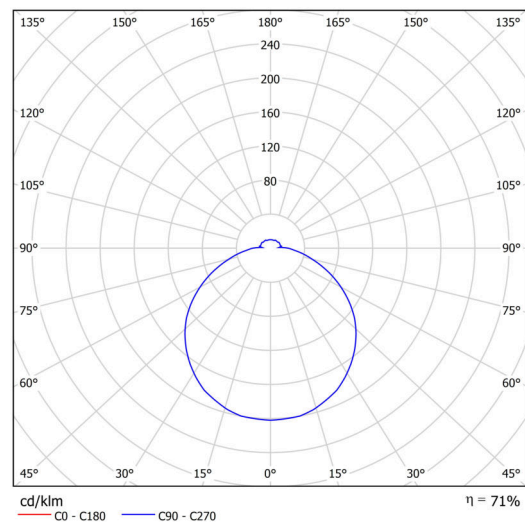

Luminous

Lum. flux of luminaire	1480 lm
Lum. flux of light source	2080 lm
Lum. flux of light source in emergency mode	200 lm
Temperature	4000 K
Rated life time LED L80/B10	100000 hours
CRI	Ra80
MacAdam	3
Blue light hazard	Risk group 0

Eulum data for calculation programs are available at www.osmont.cz.