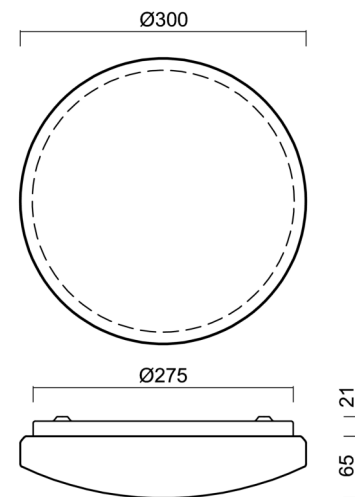

SAGITA 1

LED-1L14E500KN62/PC52 NK3HST 4K#

WWW.OSMONT.CZ

SAGITA 1

Product code: SAG68754

Type: LED-1L14E500KN62/PC52 NK3HST 4K#

Short description of the luminaire: White colour | ceiling or wall LED light with emergency backup combined (with Self-test) | opal polycarbonate shade (PC)

Technical

Types of luminaires	Emergency combined
Mounting type	surface mounted
Base material	steel
Shade material	opal polycarbonate
Base color	white Ral9003
Shade color	white
Holding the shade	folding system
Mounting location	ceiling/wall
Width	300 mm
Length	300 mm
Height	81 mm
mounting holes (diameter)	3xØ5mm
Cable entrance	2xØ16mm
Energy Class	D
Impact strength	IK10
Operating temperature	from 0°C to +30°C