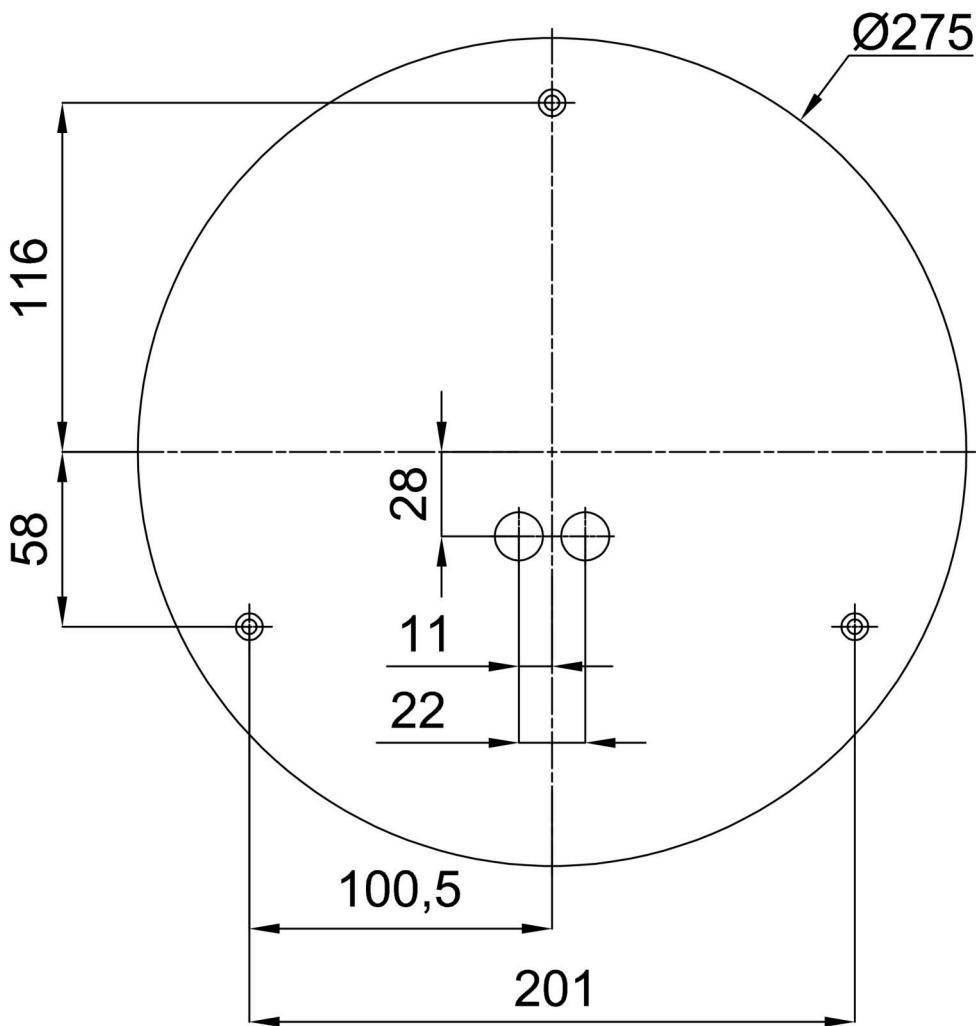

Logistic

EAN	8591728159207
Weight NTTO	1.1 Kg
Weight BTTO	1.4 Kg
Number of cartons	1 pcs
Package volume	0.011 m³
Package 1 width	0.285 m
Package 1 length	0.3 m
Package 1 height	0.13 m
Warranty*	60 months

*The warranty for the batteries is valid for 12 months from the date of purchase.

Installation dimensions: