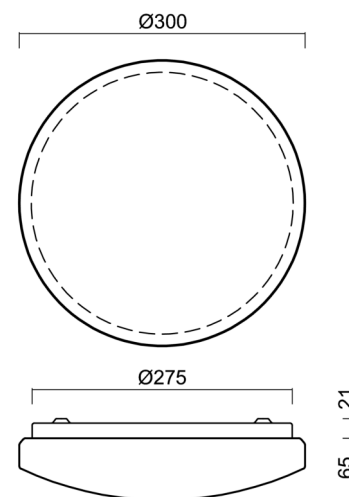

Technical

Types of luminaires	Emergency combined + sensor
Mounting type	surface mounted
Base material	steel
Shade material	opal polycarbonate
Base color	white Ral9003
Shade color	white
Holding the shade	folding system
Mounting location	ceiling/wall
Width	300 mm
Length	300 mm
Height	81 mm
Diameter	ø 300 mm
mounting holes (diameter)	3xø4mm
Cable entrance	2xø16mm
Energy Class	D
Impact strength	IK10
Operating temperature	from -20°C to +30°C