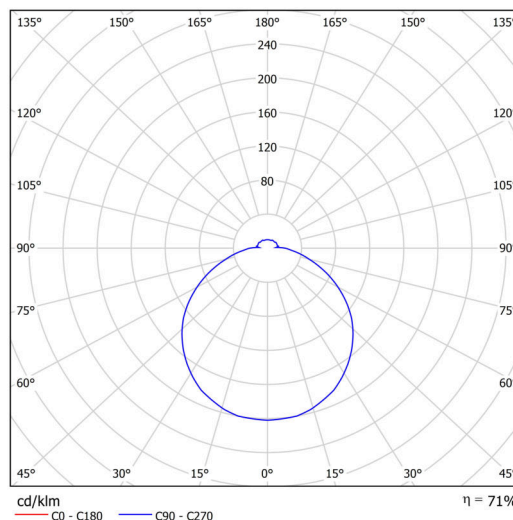

Luminous

Lum. flux of luminaire	2000 lm
Lum. flux of light source	2810 lm
Lum. flux of light source in emergency mode	150 lm
Luminaire efficacy	111 lm/W
Temperature	4000 K
Rated life time LED L80/B10	100000 hours
CRI	Ra80