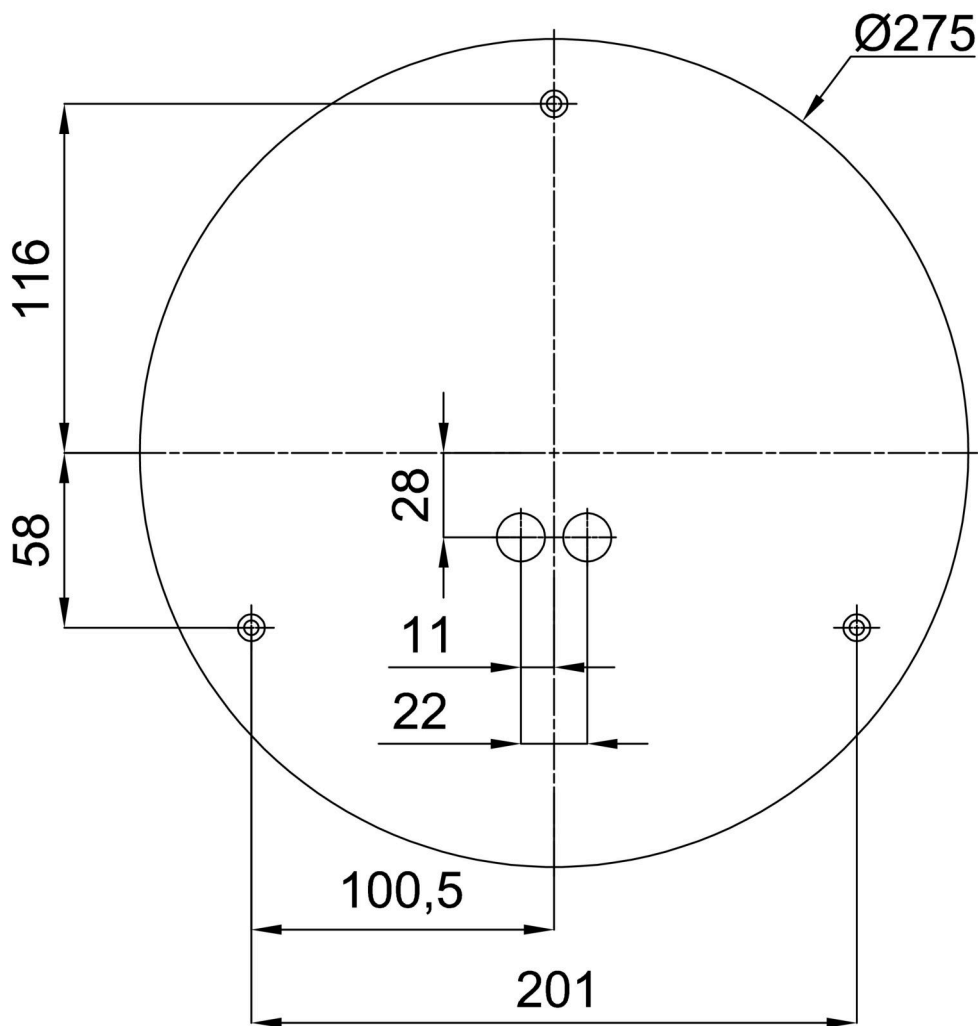

TECHNICAL SHEET

Blue light hazard	Risk group 0

Eulum data for calculation programs are available at www.osmont.cz.

Logistic

EAN	8591728135072
Weight NTTO	1.15 Kg
Weight BTTO	1.45 Kg
Number of cartons	1 pcs
Package volume	0.011 m³
Package 1 width	0.3 m
Package 1 length	0.285 m
Package 1 height	0.13 m
Warranty*	60 months

*The warranty for the batteries is valid for 12 months from the date of purchase.

Installation dimensions: