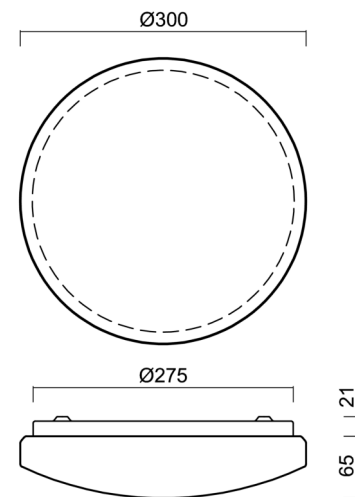

# SAGITA 1

Product code: SAG67739

Type: LED-1L14E500KN62/PC52/NK1W HF 4K#

Short description of the luminaire: White surface-mounted LED light with emergency unit combined with sensor and polycarbonate shade.

## Technical

Types of luminaires	Emergency combined + sensor
Mounting type	surface mounted
Base material	steel
Shade material	opal polycarbonate
Base color	white Ral9003
Shade color	white
Holding the shade	folding system
Mounting location	ceiling/wall
Width	300 mm
Length	300 mm
Height	81 mm
Diameter	ø 300 mm
mounting holes (diameter)	3xø4mm
Installation wire (diameter)	2xø16mm
Energy Class	D
Impact strength	IK10
Operating temperature	from -20°C to +30°C

## Installation dimensions:

Additional assortment:

Base for surface mounting

Product code	Name	Color	Description	Picture	Drawing
33501	KN6,K6/BP	white Ra19003			

Lampshade

Product code	Name	Color	Description	Picture	Drawing
20553	PC52	white		