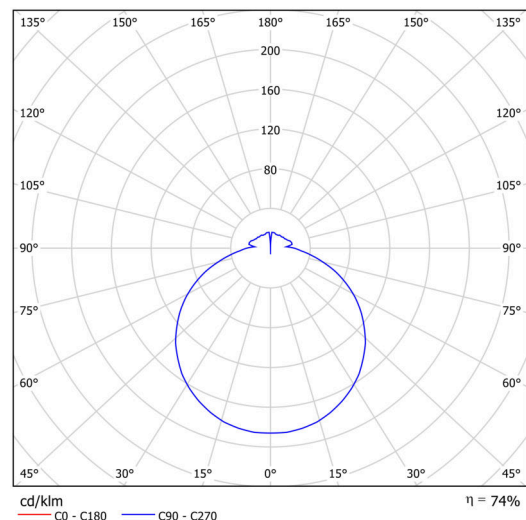

Luminous

Lum. flux of luminaire	1480 lm
Lum. flux of light source	2000 lm
Luminaire efficacy	113 lm/W
Temperature	3000 K
Rated life time LED L80/B10	100000 hours
CRI	Ra80
MacAdam	3
Blue light hazard	Risk group 0