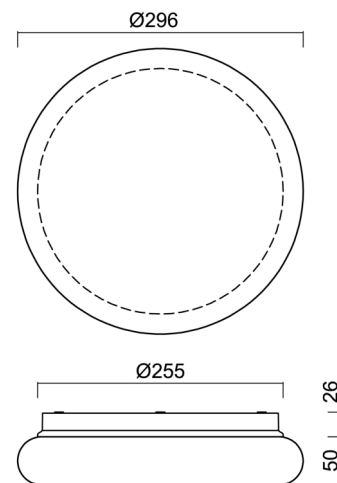

SADIRA 2

LED-1L14E500BD13/PC67/NK1W 3K#

WWW.OSMONT.CZ

SADIRA 2

Product code: SAD60009

Type: LED-1L14E500BD13/PC67/NK1W 3K#

Short description of the luminaire: White color | surface-mounted LED light | emergency combi unit | polycarbonate shade

Technical

| | |
|------------------------------|-------------------------|
| Types of luminaires | Emergency combined |
| Mounting type | surface mounted |
| Base material | polypropylene composite |
| Shade material | opal polycarbonate |
| Base color | white Ra9003 |
| Shade color | white |
| Holding the shade | bayonet |
| Mounting location | ceiling/wall |
| Width | 296 mm |
| Length | 296 mm |
| Height | 76 mm |
| Diameter | Ø 296 mm |
| mounting holes (diameter) | 3xØ5mm |
| Installation wire (diameter) | 2xØ16mm |
| Energy Class | D |
| Impact strength | IK10 |
| Operating temperature | from 0°C to +30°C |

*The warranty for the batteries is valid for 12 months from the date of purchase.

Installation dimensions:

Additional assortment:

Lampshade

| Product code | Name | Color | Description | Picture | Drawing |
|--------------|------|-------|-------------|--|---------|
| 20625 | PC67 | white | |  | |