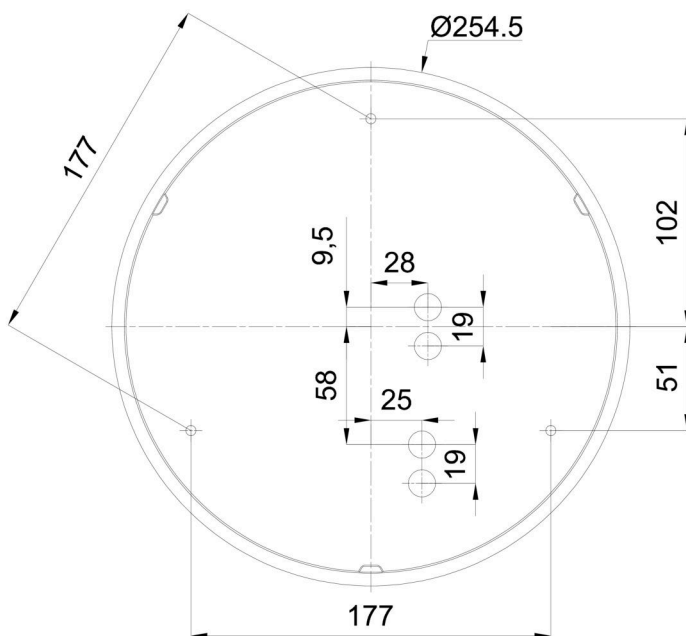

Technical

| | |
|------------------------------|-------------------------|
| Types of luminaires | Emergency combined |
| Mounting type | surface mounted |
| Base material | polypropylene composite |
| Shade material | opal polycarbonate |
| Base color | white Ra9003 |
| Shade color | white |
| Holding the shade | bayonet |
| Mounting location | ceiling/wall |
| Width | 296 mm |
| Length | 296 mm |
| Height | 76 mm |
| Diameter | Ø 296 mm |
| mounting holes (diameter) | 3xØ5mm |
| Installation wire (diameter) | 2xØ16mm |
| Energy Class | D |
| Impact strength | IK10 |
| Operating temperature | from 0°C to +30°C |

Eulum data for calculation programs are available at www.osmont.cz.

TECHNICAL SHEET

Logistic

| | |
|-------------|---------------|
| EAN | 8591728089252 |
| Weight NTTO | 0.6 Kg |
| Weight BTTO | 0.9 Kg |
| Warranty* | 60 months |

*The warranty for the batteries is valid for 12 months from the date of purchase.

Installation dimensions:

Additional assortment:

Lampshade

| Product code | Name | Color | Description | Picture | Drawing |
|--------------|------|-------|-------------|--|---------|
| 20625 | PC67 | white | |  | |