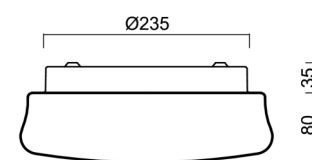

# RANA

Product code: RAN55221

Type: IN-12BTH1/K01 C\*

Short description of the luminaire: Black surface-mounted E27 light ON/OFF with TRIPLEX OPAL glass shade.

## Technical

Types of luminaires	Classic on/off
Mounting type	surface mounted
Base material	steel
Shade material	three-layer glass TRIPLEX OPAL
Base color	black Ral9005
Shade color	white
Holding the shade	bayonet
Mounting location	ceiling/wall
Width	290 mm
Length	290 mm
Height	110 mm
Diameter	ø 290 mm
mounting holes (diameter)	3xø5mm
Installation wire (diameter)	2xø16mm
Impact strength	IK01
Operating temperature	from -20°C to +30°C

## Luminous

Blue light hazard	Risk group 0
-------------------	--------------

Eulum data for calculation programs are available at [www.osmont.cz](http://www.osmont.cz).

Logistic

EAN	8591728552213
Weight NTTO	1.6 Kg
Weight BTTO	1.7 Kg
Number of cartons	1 pcs
Package volume	0.011 m <sup>3</sup>
Package 1 width	0.3 m
Package 1 length	0.3 m
Package 1 height	0.118 m
Warranty*	60 months