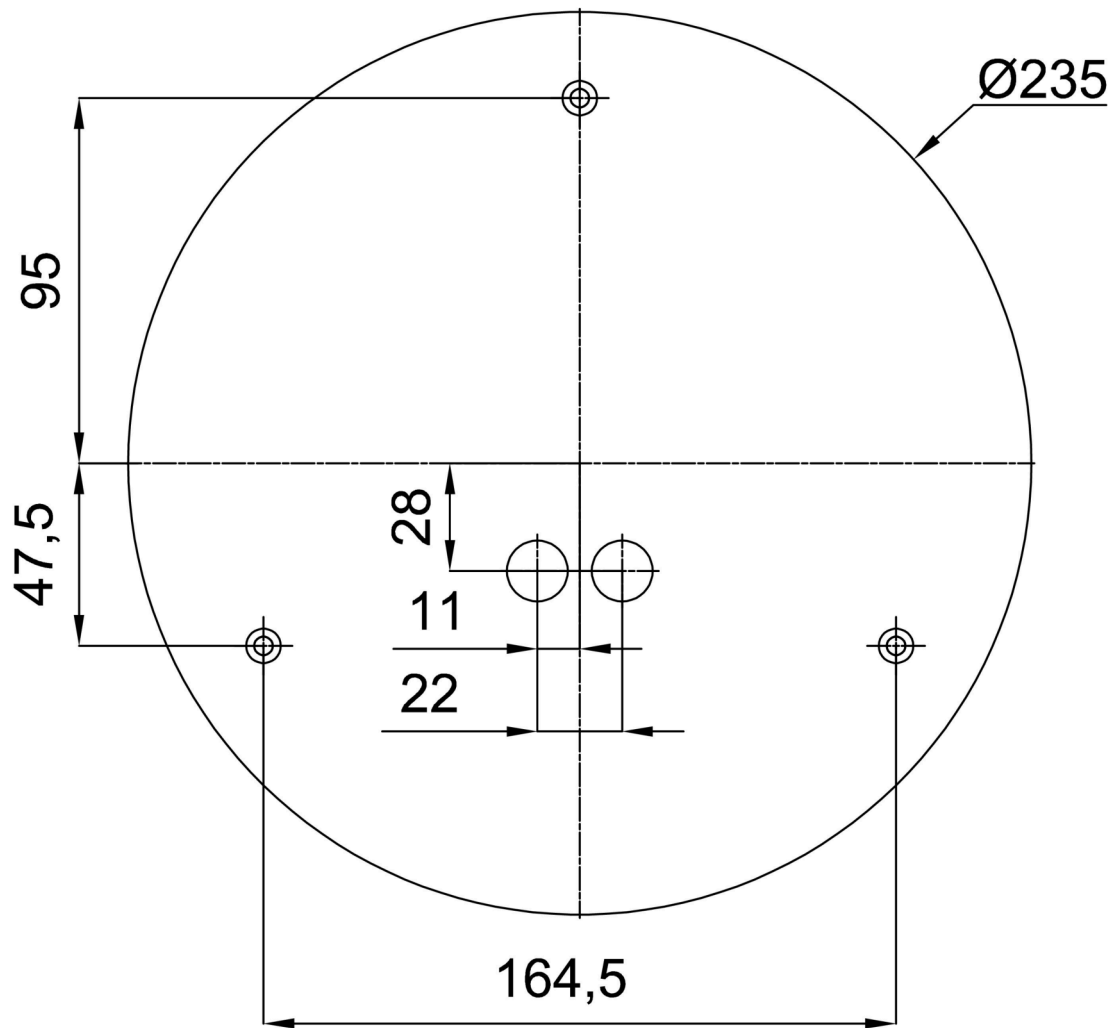

## Technical

Types of luminaires	Classic on/off
Mounting type	surface mounted
Base material	steel
Shade material	three-layer glass TRIPLEX OPAL
Base color	black Ral9005
Shade color	white
Holding the shade	bayonet
Mounting location	ceiling/wall
Width	290 mm
Length	290 mm
Height	110 mm
Diameter	ø 290 mm
mounting holes (diameter)	3xø5mm
Installation wire (diameter)	2xø16mm
Impact strength	IK01
Operating temperature	from -20°C to +30°C

## Luminous

Blue light hazard	Risk group 0
-------------------	--------------

Eulum data for calculation programs are available at [www.osmont.cz](http://www.osmont.cz).

Logistic

EAN	8591728552213
Weight NTTO	1.6 Kg
Weight BTTO	1.7 Kg
Number of cartons	1 pcs
Package volume	0.011 m <sup>3</sup>
Package 1 width	0.3 m
Package 1 length	0.3 m
Package 1 height	0.118 m
Warranty*	60 months

\*The warranty for the batteries is valid for 12 months from the date of purchase.

Installation dimensions:

Additional assortment:

Lampshade

Product code	Name	Color	Description	Picture	Drawing
20202	K01	white		