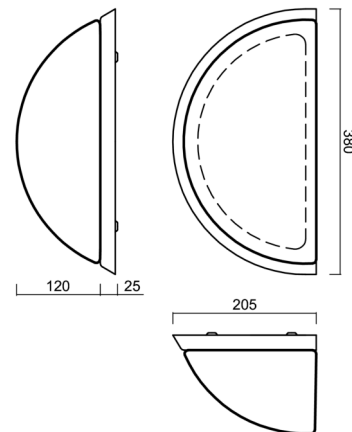

NELA DL2

IN-22U7/264/DL4*

WWW.OSMONT.CZ

NELA DL2

Product code: NEL44563

Type: IN-22U7/264/DL4*

Short description of the luminaire: White surface-mounted E27 light ON/OFF with TRIPLEX OPAL glass shade.

Technical

Types of luminaires	Classic on/off
Mounting type	surface mounted
Base material	steel
Shade material	three-layer glass TRIPLEX OPAL
Base color	white Ral9003
Shade color	white
Holding the shade	screws
Mounting location	wall
Width	350 mm
Length	190 mm
Height	150 mm
mounting holes (diameter)	3xØ5mm
Installation wire (diameter)	2xØ16mm
Impact strength	IK01
Operating temperature	from -20°C to +30°C

Eulum data for calculation programs are available at www.osmont.cz.

Logistic

EAN	8591728445638
Weight NTTO	2.1 Kg
Weight BTTO	2.3 Kg
Number of cartons	1 pcs
Package volume	0.014 m ³
Package 1 width	0.42 m
Package 1 length	0.21 m
Package 1 height	0.16 m
Warranty*	60 months

*The warranty for the batteries is valid for 12 months from the date of purchase.

Installation dimensions:

Additional assortment:

Lampshade

Product code	Name	Color	Description	Picture	Drawing
20021	264	white		