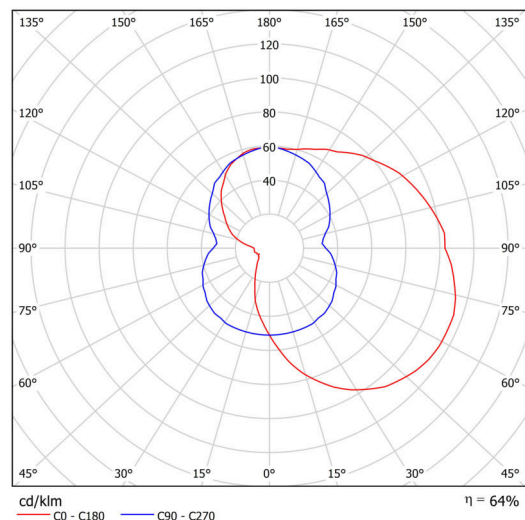

Luminous

Blue light hazard	Risk group 0

Eulum data for calculation programs are available at www.osmont.cz.