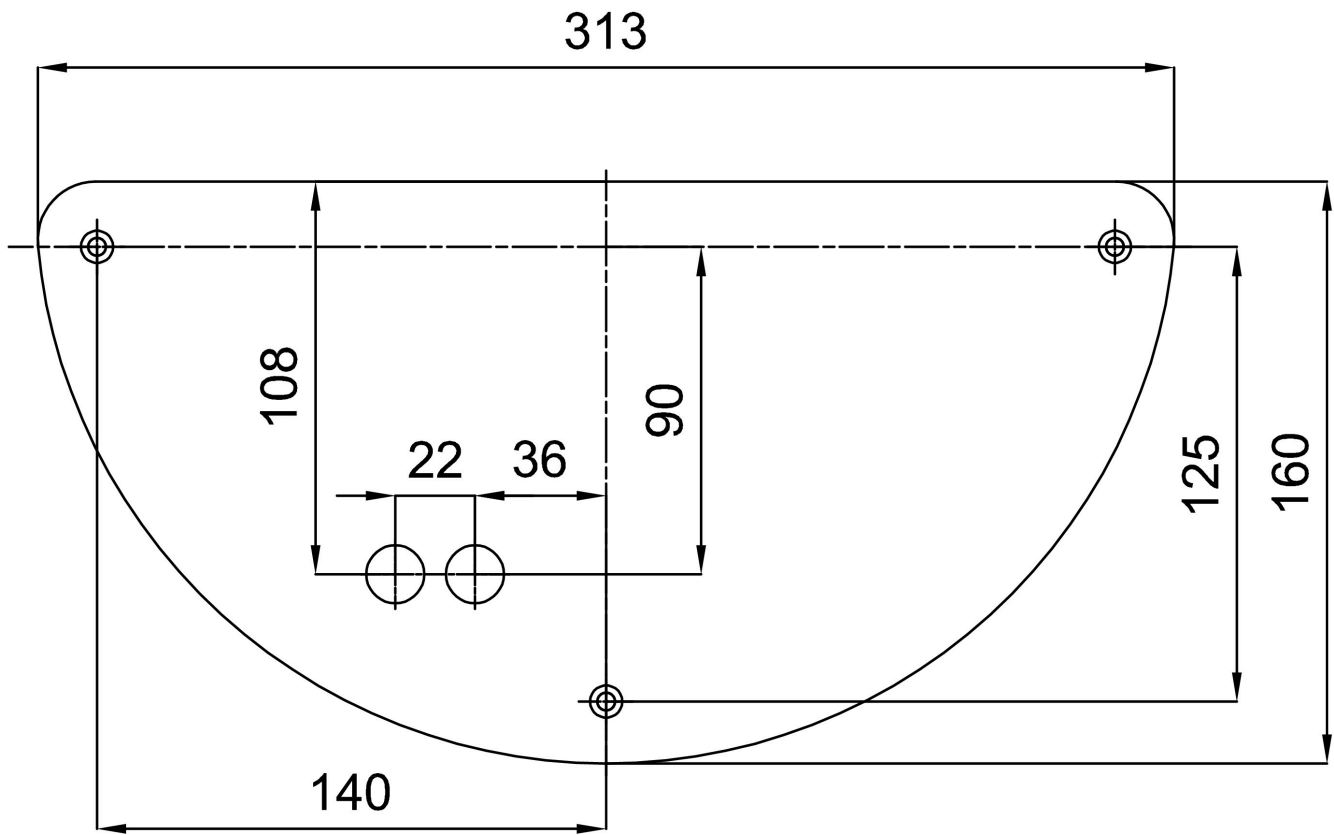

Types of luminaires	Classic on/off
Mounting type	surface mounted
Base material	steel
Shade material	three-layer glass TRIPLEX OPAL
Base color	white Ral9003
Shade color	white
Holding the shade	screws
Mounting location	wall
Width	350 mm
Length	190 mm
Height	150 mm
mounting holes (diameter)	3xØ5mm
Installation wire (diameter)	2xØ16mm
Impact strength	IK01
Operating temperature	from -20°C to +30°C

Eulum data for calculation programs are available at www.osmont.cz.

Logistic

EAN	8591728445638
Weight NTTO	2.1 Kg
Weight BTTO	2.3 Kg
Number of cartons	1 pcs
Package volume	0.014 m ³
Package 1 width	0.42 m
Package 1 length	0.21 m
Package 1 height	0.16 m
Warranty*	60 months

*The warranty for the batteries is valid for 12 months from the date of purchase.

Installation dimensions:

Additional assortment:

Lampshade

Product code	Name	Color	Description	Picture	Drawing
20021	264	white		