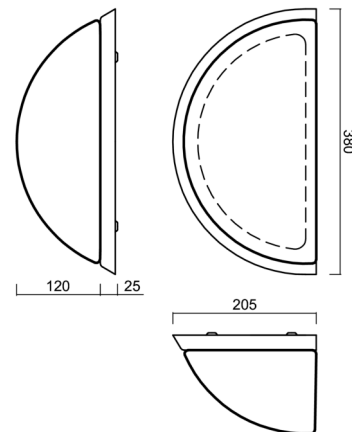

NELA DL2

IN-12U7/264/DL4*

WWW.OSMONT.CZ

NELA DL2

Product code: NEL44562

Type: IN-12U7/264/DL4*

Short description of the luminaire: White surface-mounted E27 light ON/OFF with TRIPLEX OPAL glass shade.

Technical

Types of luminaires	Classic on/off
Mounting type	surface mounted
Base material	steel
Shade material	three-layer glass TRIPLEX OPAL
Base color	white Ral9003
Shade color	white
Holding the shade	screws
Mounting location	wall
Width	350 mm
Length	190 mm
Height	150 mm
mounting holes (diameter)	3xØ5mm
Installation wire (diameter)	2xØ16mm
Impact strength	IK01
Operating temperature	from -20°C to +30°C

Eulum data for calculation programs are available at www.osmont.cz.

Logistic

EAN	8591728445621
Weight NTTO	2 Kg
Weight BTTO	2.2 Kg
Number of cartons	1 pcs
Package volume	0.014 m ³
Package 1 width	0.42 m
Package 1 length	0.21 m
Package 1 height	0.16 m
Warranty*	60 months

*The warranty for the batteries is valid for 12 months from the date of purchase.

Installation dimensions:

Additional assortment:

Lampshade

Product code	Name	Color	Description	Picture	Drawing
20021	264	white		