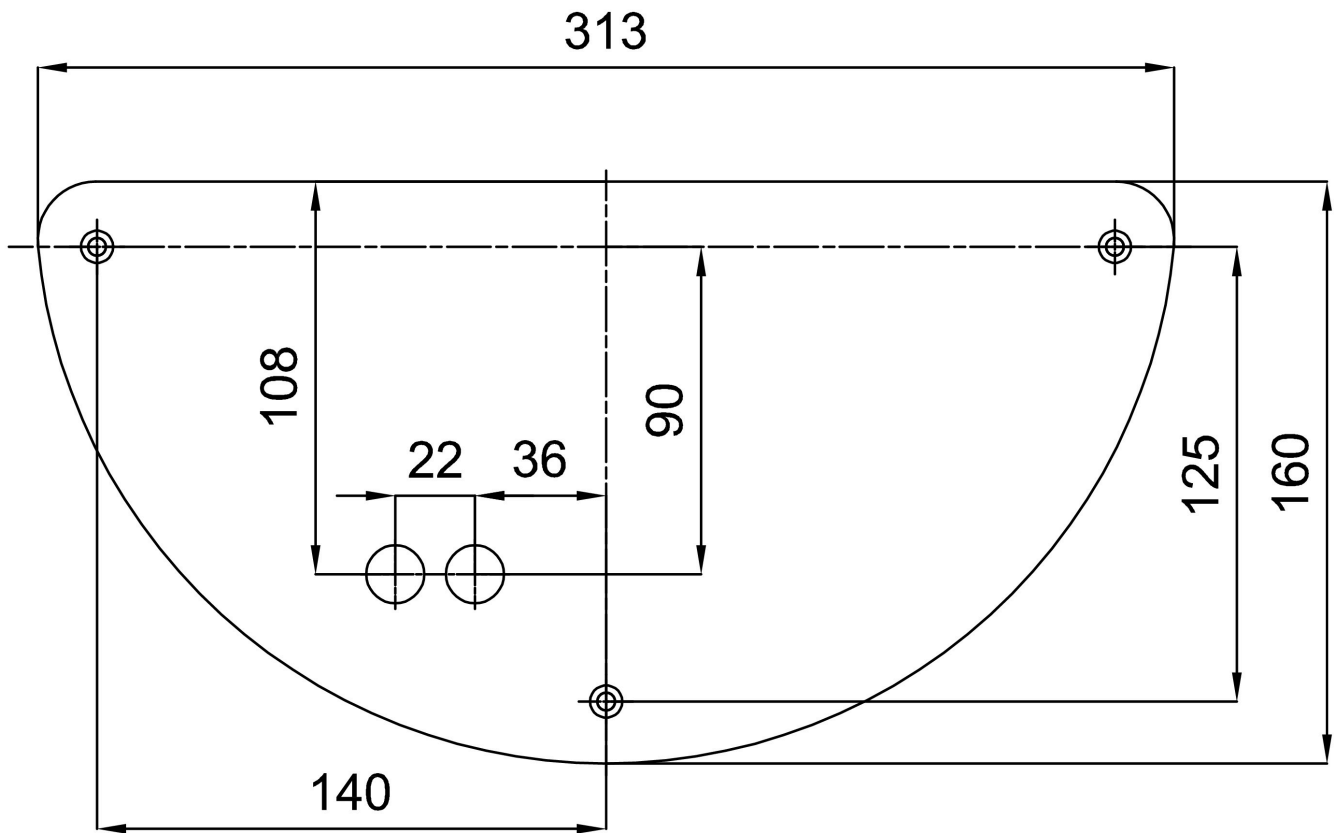

Types of luminaires	Classic on/off
Mounting type	surface mounted
Base material	steel
Shade material	three-layer glass TRIPLEX OPAL
Base color	white Ral9003
Shade color	white
Holding the shade	screws
Mounting location	wall
Width	350 mm
Length	190 mm
Height	150 mm
mounting holes (diameter)	3xØ5mm
Installation wire (diameter)	2xØ16mm
Impact strength	IK01
Operating temperature	from -20°C to +30°C

Eulum data for calculation programs are available at www.osmont.cz.

Logistic

EAN	8591728445621
Weight NTTO	2 Kg
Weight BTTO	2.2 Kg
Number of cartons	1 pcs
Package volume	0.014 m ³
Package 1 width	0.42 m
Package 1 length	0.21 m
Package 1 height	0.16 m
Warranty*	60 months

*The warranty for the batteries is valid for 12 months from the date of purchase.

Installation dimensions:

Additional assortment:

Lampshade

Product code	Name	Color	Description	Picture	Drawing
20021	264	white		