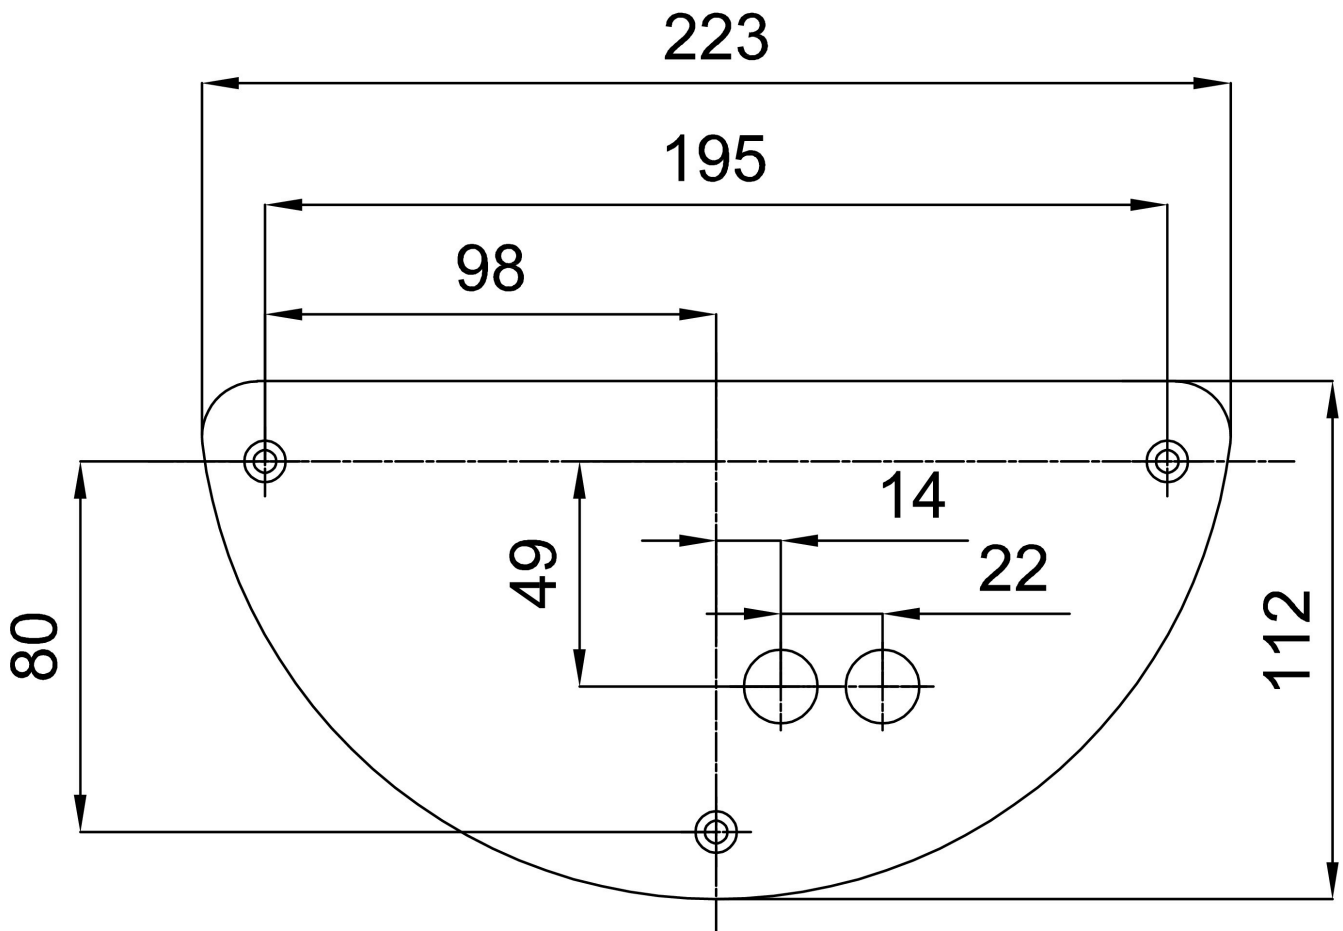

Logistic

EAN	8591728142070
Weight NTTO	1.6 Kg
Weight BTTO	1.7 Kg
Number of cartons	1 pcs
Package volume	0.005 m³
Package 1 width	0.265 m
Package 1 length	0.145 m
Package 1 height	0.135 m
Warranty*	60 months

*The warranty for the batteries is valid for 12 months from the date of purchase.

Installation dimensions: