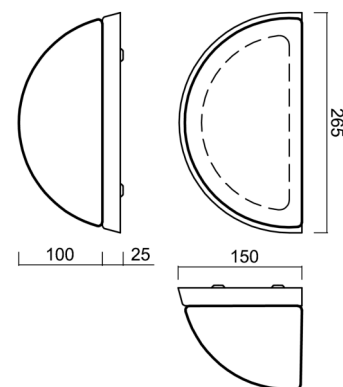

# NELA DL1

Product code: NEL59952

Type: LED-1L26E700U5/244/DL15 4K#

Short description of the luminaire: Stainless brushed surface-mounted LED light ON/OFF with TRIPLEX OPAL glass shade.

## Technical

Types of luminaires	Classic on/off
Mounting type	surface mounted
Base material	stainless steel steel
Shade material	three-layer glass TRIPLEX OPAL
Base color	brushed stainless steel
Shade color	white
Holding the shade	screws
Mounting location	wall
Width	250 mm
Length	140 mm
Height	105 mm
mounting holes (diameter)	3xØ5mm
Installation wire (diameter)	2xØ16mm
Energy Class	D
Impact strength	IK01
Operating temperature	from -20°C to +30°C

Eulum data for calculation programs are available at [www.osmont.cz](http://www.osmont.cz).

Logistic

EAN	8591728142070
Weight NTTO	1.6 Kg
Weight BTTO	1.7 Kg
Number of cartons	1 pcs
Package volume	0.005 m <sup>3</sup>
Package 1 width	0.265 m
Package 1 length	0.145 m
Package 1 height	0.135 m
Warranty*	60 months