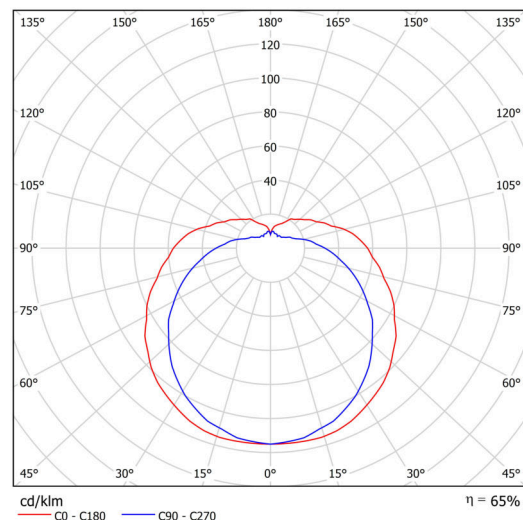

Luminous

Lum. flux of luminaire	680 lm
Lum. flux of light source	1050 lm
Luminaire efficacy	97 lm/W
Temperature	4000 K
Rated life time LED L80/B10	100000 hours
CRI	Ra80
MacAdam	3
Blue light hazard	Risk group 0