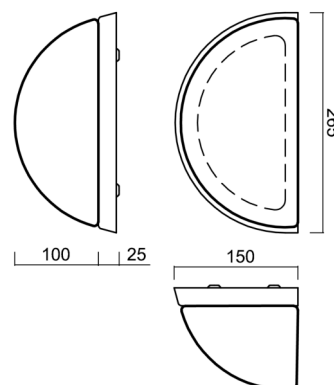

# NELA DL1

Product code: NEL59950

Type: LED-1L26E700U5/244/DL4 4K#

Short description of the luminaire: White surface-mounted LED light ON/OFF with TRIPLEX OPAL glass shade.

## Technical

Types of luminaires	Classic on/off
Mounting type	surface mounted
Base material	steel
Shade material	three-layer glass TRIPLEX OPAL
Base color	white Ral9003
Shade color	white
Holding the shade	screws
Mounting location	wall
Width	250 mm
Length	140 mm
Height	105 mm
mounting holes (diameter)	3xØ5mm
Installation wire (diameter)	2xØ16mm
Energy Class	D
Impact strength	IK01
Operating temperature	from -20°C to +30°C

Eulum data for calculation programs are available at [www.osmont.cz](http://www.osmont.cz).

Logistic

EAN	8591728142056
Weight NTTO	1.6 Kg
Weight BTTO	1.7 Kg
Number of cartons	1 pcs
Package volume	0.005 m <sup>3</sup>
Package 1 width	0.265 m
Package 1 length	0.145 m
Package 1 height	0.135 m
Warranty*	60 months