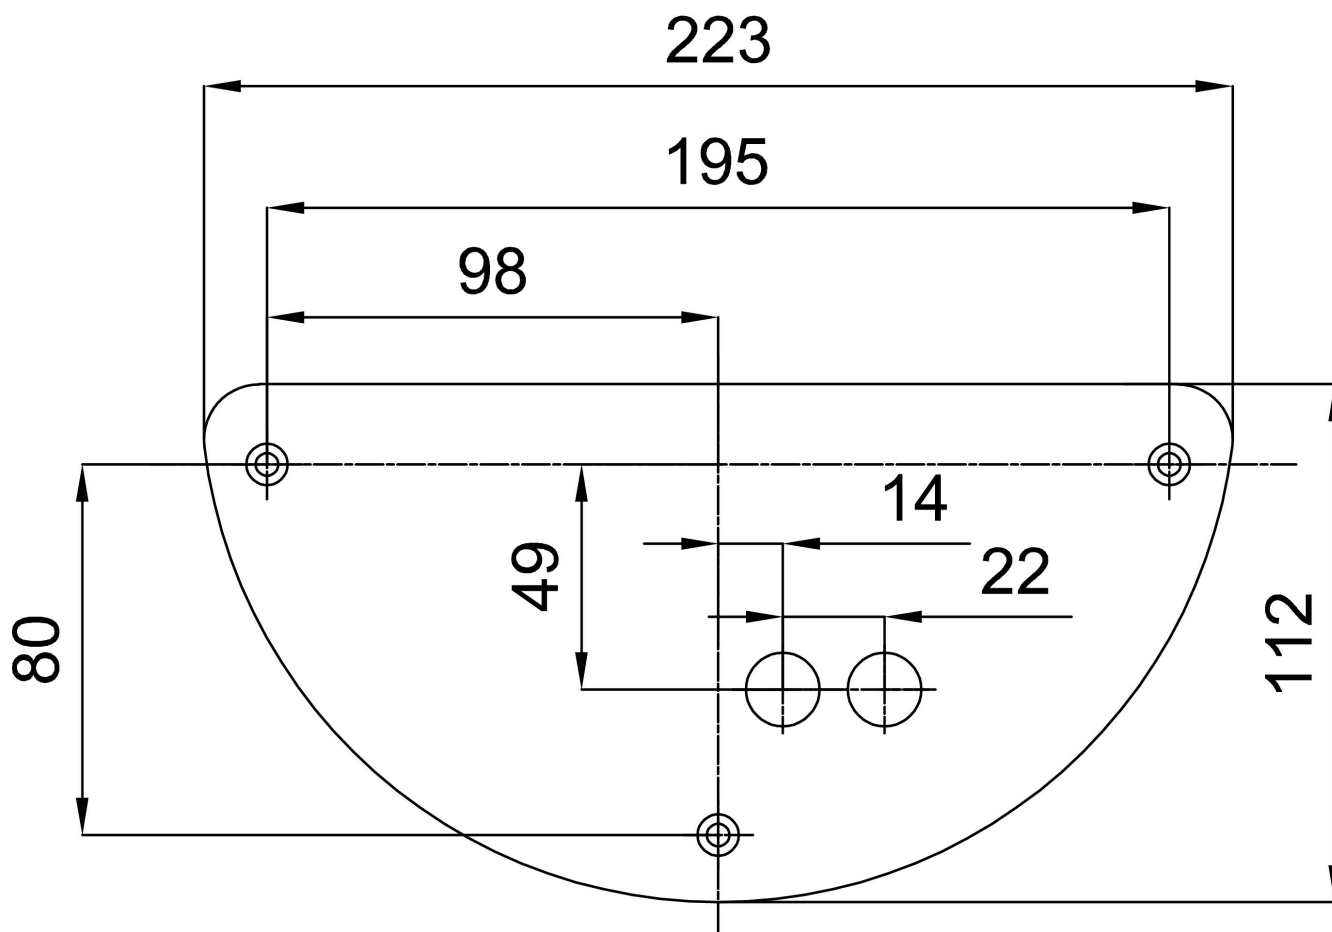

Logistic

EAN	8591728142056
Weight NTTO	1.6 Kg
Weight BTTO	1.7 Kg
Number of cartons	1 pcs
Package volume	0.005 m³
Package 1 width	0.265 m
Package 1 length	0.145 m
Package 1 height	0.135 m
Warranty*	60 months

*The warranty for the batteries is valid for 12 months from the date of purchase.

Installation dimensions: