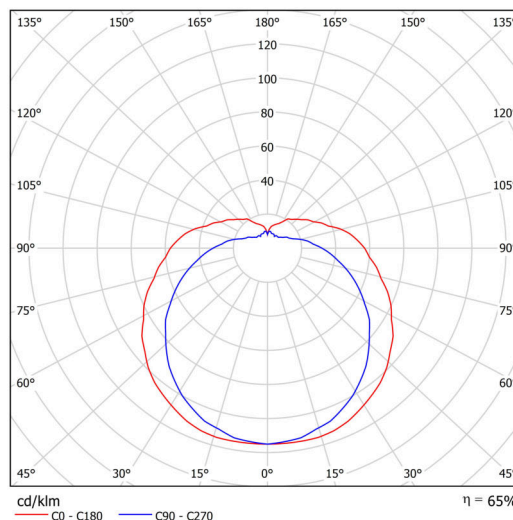

Luminous

Lum. flux of luminaire	680 lm
Lum. flux of light source	1050 lm
Luminaire efficacy	97 lm/W
Temperature	4000 K
Rated life time LED L80/B10	100000 hours
CRI	Ra80
MacAdam	3
Blue light hazard	Risk group 0